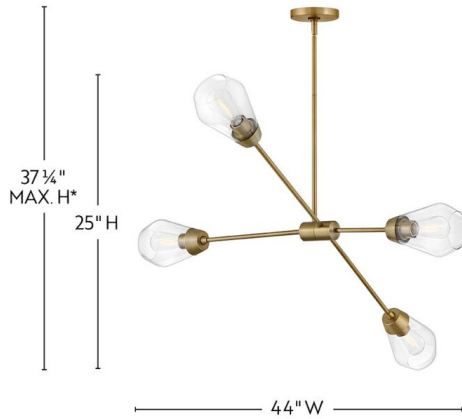

LIVIE

83584LCB

MEDIUM CONVERTIBLE MOBILE SINGLE TIER

A geometric gem, Livie cleverly mixes sleek lines with an angular shape for a contemporary cool look that makes itself at home anywhere. Clear glass unites with spun metal elements and articulating arms to give Livie a modern, mobile chandelier look.