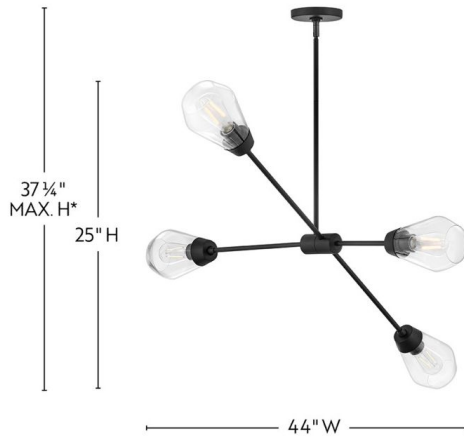

LIVIE

83584BK

MEDIUM CONVERTIBLE MOBILE SINGLE TIER

A geometric gem, Livie cleverly mixes sleek lines with an angular shape for a contemporary cool look that makes itself at home anywhere. Clear glass unites with spun metal elements and articulating arms to give Livie a modern, mobile chandelier look.