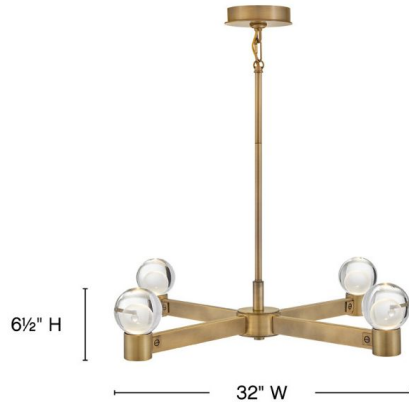

LYRIC

FR41545HB

MEDIUM CHANDELIER

Lyric takes a modern approach to traditional spoked shapes with a strong crossed-bar design, ending in luminous optic crystal glass spheres. Fully dimmable integrated LEDs shine through each globe, casting captivating refractions and soft light throughout your space.

DETAILS	
FINISH:	Heritage Brass
MATERIAL:	Steel
GLASS:	Optic Crystal
SLOPE DEGREE:	90
DIMMABLE:	YES - CL TYPE DIMMER (SSL7A)

DIMENSIONS	
WIDTH:	32"
HEIGHT:	6.5"
WEIGHT:	21.8lb

LIGHT SOURCE	
LIGHT SOURCE:	Integrated LED
LED NAME:	EB230K901311
WATTAGE:	16w LED *Included
VOLTAGE:	120v
LUMENS:	775
CRI:	93
INCANDESCENT EQUIVALENCY:	1 x75w
DIMMABLE:	YES - CL TYPE DIMMER (SSL7A)

MOUNTING	
CANOPY:	5.75" Dia.
LEAD WIRE:	1 X 120"
MAX HEIGHT:	40

SHIPPING	
CARTON LENGTH:	25.3
CARTON WIDTH:	25.3
CARTON HEIGHT:	9
CARTON WEIGHT:	26.6

PRODUCT DETAILS:

- Dry Rated
- Includes (1) 6" stem and (2) 12" stems to customize hanging height
- Can be hung on a sloped ceiling
- LED components carry a 5-year limited warranty
- Bold silhouette with dramatic details creates a modern statement
- Energy-efficient integrated LED - safer for the environment and low maintenance