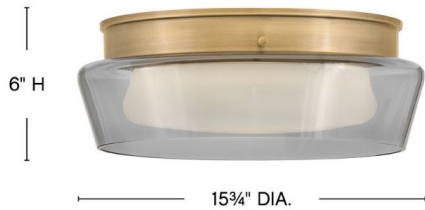

## FR41511HB

### MEDIUM FLUSH MOUNT

Sleek with a modern, low-profile silhouette, Demi's thick, smoked glass shade surrounds cased opal glass, creating a sophisticated effect as light diffuses from dimmable integrated LEDs. A robust canopy complements the glass with a Heritage Brass or Black Oxide finish.

DETAILS	
FINISH:	Heritage Brass
MATERIAL:	Steel
GLASS:	Cased Opal and Smoke
DIMMABLE:	YES - CL TYPE DIMMER (SSL7A)

DIMENSIONS	
WIDTH:	15.8"
HEIGHT:	6"
WEIGHT:	10.1lb

LIGHT SOURCE	
LIGHT SOURCE:	Integrated LED
LED NAME:	ER2G16W7
WATTAGE:	16w LED *Included
VOLTAGE:	120v
LUMENS:	1280
CRI:	90
INCANDESCENT EQUIVALENCY:	1 x 100w
DIMMABLE:	YES - CL TYPE DIMMER (SSL7A)