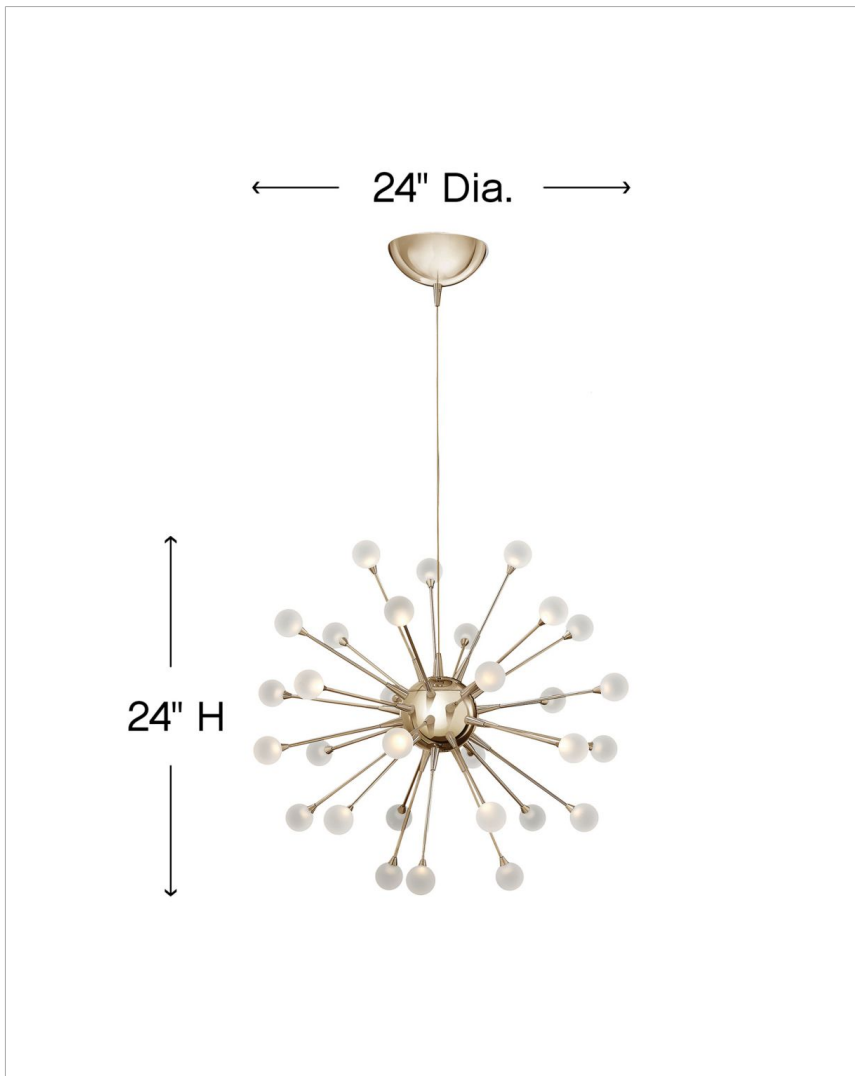

### MEDIUM ORB CHANDELIER

Impulse is a dynamic LED design with a striking contemporary shape. Petite stems radiate from the spherical body while miniature acrylic ornaments of light glow at its tips. An array of chic finishes in Polished Chrome, Polished Gold, and Cloud (White) intensifies its stunning effect.

DETAILS	
FINISH:	Polished Gold
MATERIAL:	Steel
SLOPE DEGREE:	90
DIMMABLE:	YES - CL TYPE DIMMER (SSL7A)

DIMENSIONS	
WIDTH:	24"
HEIGHT:	24"
WEIGHT:	8lb

LIGHT SOURCE	
LIGHT SOURCE:	Integrated LED
LED NAME:	(30) SA44413POG
WATTAGE:	30-1.50w LED *Included
VOLTAGE:	120v
LUMENS:	1920
CRI:	80
INCANDESCENT EQUIVALENCY:	30 x 10w
DIMMABLE:	YES - CL TYPE DIMMER (SSL7A)

MOUNTING	
CANOPY:	6" Dia.
LEAD WIRE:	1 X 120"

SHIPPING	
CARTON LENGTH:	12
CARTON WIDTH:	10.5
CARTON HEIGHT:	20
CARTON WEIGHT:	10.5

#### PRODUCT DETAILS:

- Dry Rated
- Distinctive mid-century modern elements merge with sleek and timeless forms for a vintage vibe with modern flair
- Can be hung on a sloped ceiling
- LED components carry a 5-year limited warranty
- This design features a luxurious gold finish with an opulent sheen
- Energy-efficient integrated LED - safer for the environment and low maintenance