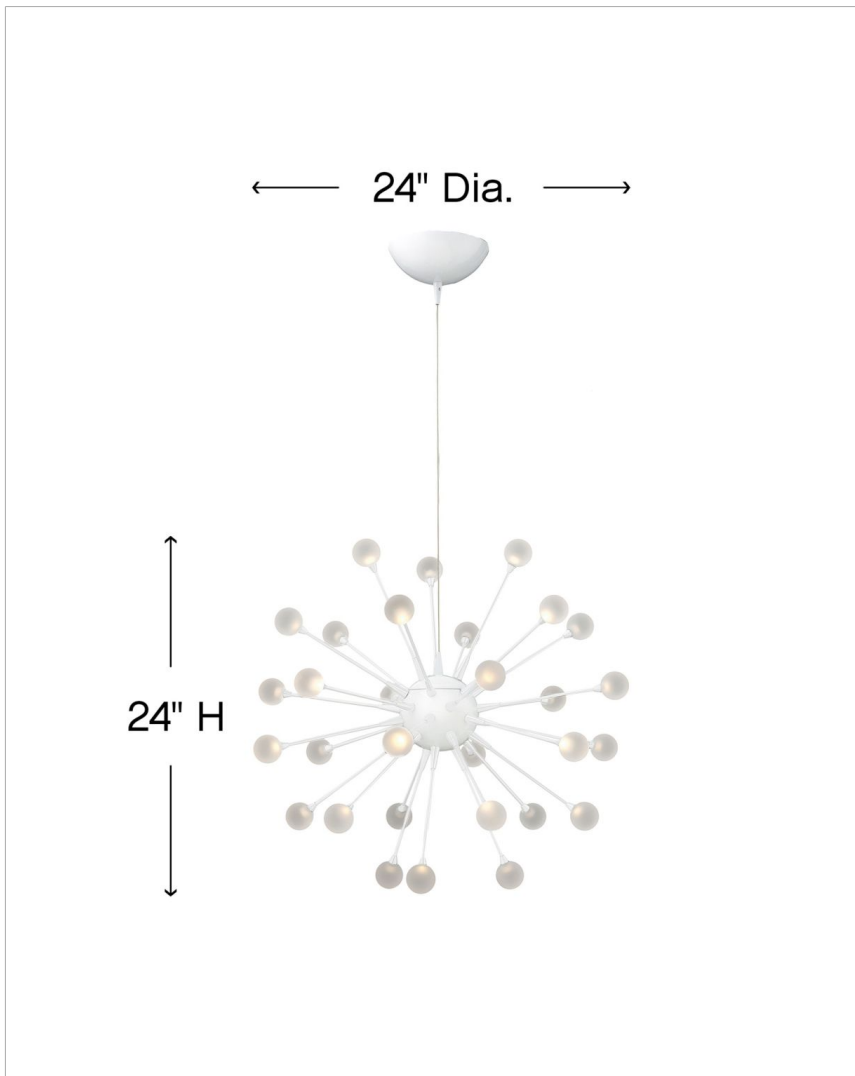

IMPULSE

FR44413CLD

MEDIUM ORB CHANDELIER

Impulse is a dynamic LED design with a striking contemporary shape. Petite stems radiate from the spherical body while miniature acrylic ornaments of light glow at its tips. An array of chic finishes in Polished Chrome; Polished Gold, Black Chrome, and Cloud (White) intensifies its stunning effect.

DETAILS	
FINISH:	Cloud
MATERIAL:	Steel
SLOPE DEGREE:	90
DIMMABLE:	YES - CL TYPE DIMMER (SSL7A)

DIMENSIONS	
WIDTH:	24"
HEIGHT:	24"
WEIGHT:	8.8lb

LIGHT SOURCE	
LIGHT SOURCE:	Integrated LED
LED NAME:	(30) SA44413CLD
WATTAGE:	30-1.50w LED *Included
VOLTAGE:	120v
LUMENS:	1920
CRI:	80
INCANDESCENT EQUIVALENCY:	30 x 10w
DIMMABLE:	YES - CL TYPE DIMMER (SSL7A)

MOUNTING	
CANOPY:	6" Dia.
LEAD WIRE:	1 X 120"

SHIPPING	
CARTON LENGTH:	12
CARTON WIDTH:	10.5
CARTON HEIGHT:	20
CARTON WEIGHT:	11

PRODUCT DETAILS:

- Dry Rated
- Distinctive mid-century modern elements merge with sleek and timeless forms for a vintage vibe with modern flair
- Can be hung on a sloped ceiling
- LED components carry a 5-year limited warranty
- Energy-efficient integrated LED - safer for the environment and low maintenance