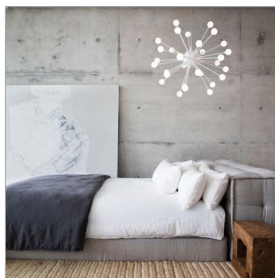

IMPULSE

FR44413CLD

MEDIUM ORB CHANDELIER

Impulse is a dynamic LED design with a striking contemporary shape. Petite stems radiate from the spherical body while miniature acrylic ornaments of light glow at its tips. An array of chic finishes in Polished Chrome; Polished Gold, Black Chrome, and Cloud (White) intensifies its stunning effect.

DETAILS	
FINISH:	Cloud
MATERIAL:	Steel
SLOPE DEGREE:	90
DIMMABLE:	YES - CL TYPE DIMMER (SSL7A)

DIMENSIONS	
WIDTH:	24"
HEIGHT:	24"
WEIGHT:	8.8lb

LIGHT SOURCE	
LIGHT SOURCE:	Integrated LED
LED NAME:	(30) SA44413CLD
WATTAGE:	30-1.50w LED *Included
VOLTAGE:	120v
LUMENS:	1920
CRI:	80
INCANDESCENT EQUIVALENCY:	30 x 10w
DIMMABLE:	YES - CL TYPE DIMMER (SSL7A)

MOUNTING	
CANOPY:	6" Dia.
LEAD WIRE:	1 X 120"

SHIPPING	
CARTON LENGTH:	12
CARTON WIDTH:	10.5
CARTON HEIGHT:	20
CARTON WEIGHT:	11

PRODUCT DETAILS:

- Dry Rated
- Distinctive mid-century modern elements merge with sleek and timeless forms for a vintage vibe with modern flair
- Can be hung on a sloped ceiling
- LED components carry a 5-year limited warranty
- Energy-efficient integrated LED - safer for the environment and low maintenance