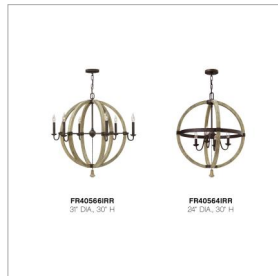

MIDDLEFIELD

FR40566IRR

MEDIUM ORB CHANDELIER

Middlefield's rustic-chic design captures a historical feel with its solid distressed wood reminiscent of weathered ash, steel construction and iron rust finish. A pear-shaped wood finial adds an additional elegant detail.

DETAILS	
FINISH:	Iron Rust
MATERIAL:	Wood
SLOPE DEGREE:	90
DIMMABLE:	YES - WITH DIMMABLE LAMP (NOT INCLUDED)

DIMENSIONS	
WIDTH:	31"
HEIGHT:	30"
WEIGHT:	13.5lb

LIGHT SOURCE	
LIGHT SOURCE:	Socketed
WATTAGE:	6-5w Cand. LED
VOLTAGE:	120v

MOUNTING	
CANOPY:	5" Dia.
LEAD WIRE:	1 X 144"

SHIPPING	
CARTON LENGTH:	34.5
CARTON WIDTH:	30.5
CARTON HEIGHT:	28
CARTON WEIGHT:	27.5

PRODUCT DETAILS:

- Dry Rated
- Can be hung on a sloped ceiling
- Artisanal details