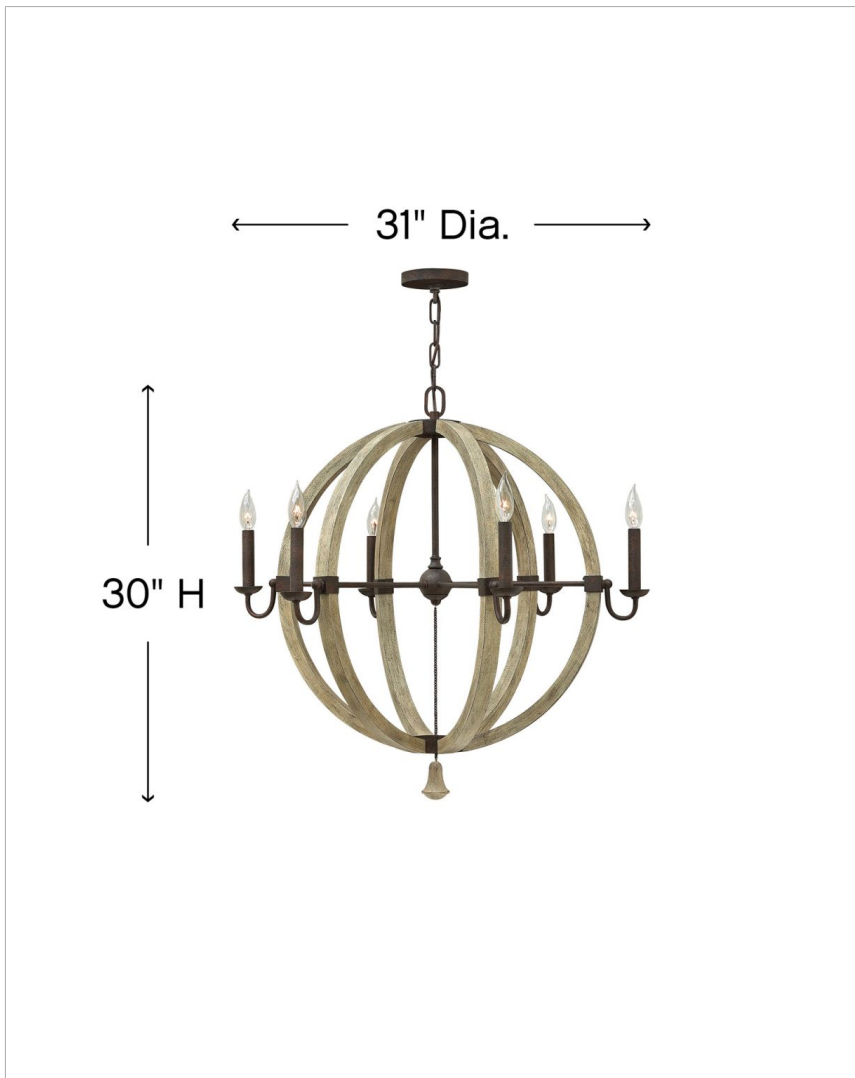

MIDDLEFIELD

FR40566IRR

MEDIUM ORB CHANDELIER

Middlefield's rustic-chic design captures a historical feel with its solid distressed wood reminiscent of weathered ash, steel construction and iron rust finish. A pear-shaped wood finial adds an additional elegant detail.

DETAILS	
FINISH:	Iron Rust
MATERIAL:	Wood
SLOPE DEGREE:	90
DIMMABLE:	YES - WITH DIMMABLE LAMP (NOT INCLUDED)

DIMENSIONS	
WIDTH:	31"
HEIGHT:	30"
WEIGHT:	13.5lb

LIGHT SOURCE	
LIGHT SOURCE:	Socketed
WATTAGE:	6-5w Cand. LED
VOLTAGE:	120v

MOUNTING	
CANOPY:	5" Dia.
LEAD WIRE:	1 X 144"

SHIPPING	
CARTON LENGTH:	34.5
CARTON WIDTH:	30.5
CARTON HEIGHT:	28
CARTON WEIGHT:	27.5

PRODUCT DETAILS:

- Dry Rated
- Can be hung on a sloped ceiling
- Artisanal details