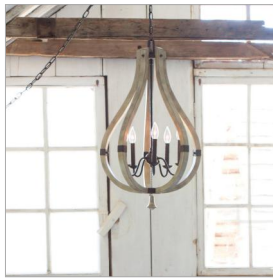

MIDDLEFIELD

FR40575IRR

LARGE OPEN FRAME SINGLE TIER

Middlefield's rustic-chic design captures a historical feel with its solid distressed wood reminiscent of weathered ash, steel construction and iron rust finish. A pear-shaped wood finial adds an additional elegant detail.

DETAILS	
FINISH:	Iron Rust
MATERIAL:	Wood
SLOPE DEGREE:	90
DIMMABLE:	YES - WITH DIMMABLE LAMP (NOT INCLUDED)

DIMENSIONS	
WIDTH:	20"
HEIGHT:	32"
WEIGHT:	11lb

LIGHT SOURCE	
LIGHT SOURCE:	Socketed
WATTAGE:	5-5w Cand. LED
VOLTAGE:	120v

MOUNTING	
CANOPY:	6.5" Dia.
LEAD WIRE:	1 X 144"

SHIPPING	
CARTON LENGTH:	23
CARTON WIDTH:	22
CARTON HEIGHT:	31
CARTON WEIGHT:	20

PRODUCT DETAILS:

- Dry Rated
- Can be hung on a sloped ceiling
- Artisanal details