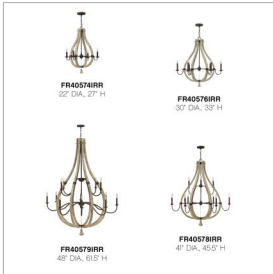

MIDDLEFIELD

FR40574IRR

SMALL OPEN FRAME SINGLE TIER CHANDELIER

Middlefield's rustic-chic design captures a historical feel with its solid distressed wood reminiscent of weathered ash, steel construction and iron rust finish. A pear-shaped wood finial adds an additional elegant detail.

DETAILS	
FINISH:	Iron Rust
MATERIAL:	Wood
SLOPE DEGREE:	90
DIMMABLE:	YES - WITH DIMMABLE LAMP (NOT INCLUDED)

DIMENSIONS	
WIDTH:	22"
HEIGHT:	27"
WEIGHT:	9lb

LIGHT SOURCE	
LIGHT SOURCE:	Socketed
WATTAGE:	4-5w Cand. LED
VOLTAGE:	120v

MOUNTING	
CANOPY:	6.5" Dia.
LEAD WIRE:	1 X 144"

SHIPPING	
CARTON LENGTH:	19
CARTON WIDTH:	19
CARTON HEIGHT:	27
CARTON WEIGHT:	16

PRODUCT DETAILS:

- Dry Rated
- Can be hung on a sloped ceiling
- Artisanal details