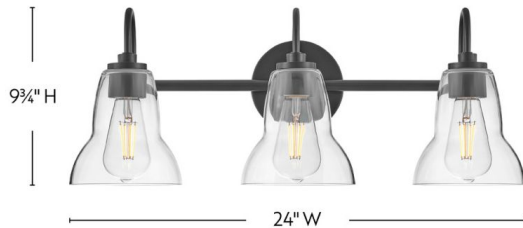

VERA

85563BK

MEDIUM THREE LIGHT VANITY

Vera's unique, shapely form takes the traditional bell-shaped shades to a new level. Plenty of light shines up or down from the clear glass, making it a functional choice for main baths and powder rooms alike. Finished in Black or Lacquered Brass, Vera's chic profile brings transitional style to any space.

DETAILS	
FINISH:	Black
MATERIAL:	Steel
GLASS:	Clear
DIMMABLE:	YES - WITH DIMMABLE LAMP (NOT INCLUDED)

DIMENSIONS	
WIDTH:	24"
HEIGHT:	9.8"
WEIGHT:	5lb
BACK PLATE:	5.25" Dia.
EXTENSION:	8.3"
TOP TO OUTLET:	4.25"

LIGHT SOURCE	
LIGHT SOURCE:	Socketed
WATTAGE:	3-10w Med. LED, 60w Equiv.
VOLTAGE:	120v

SHIPPING	
CARTON LENGTH:	30
CARTON WIDTH:	9.8
CARTON HEIGHT:	9.3
CARTON WEIGHT:	7

PRODUCT DETAILS:

- Please refer to Lark's Warranty for complete product warranty details (some warranty limitations may apply)
- This fixture can be mounted either up or down to best fit your space
- Damp Rated
- Invisimount hardware is hidden on the backplate for a clean silhouette
- Classic design elements, nostalgic profiles, and fresh finishes give an authentic vibe