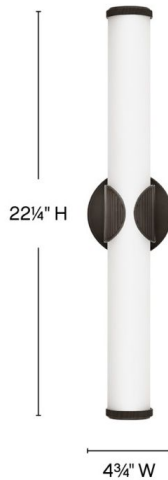

FEMI

50082BX

MEDIUM LED VANITY

A slim, streamlined profile paired with the integrated LED light makes Femi your go-to for transitional style. Illumination elegantly extends from the cast ribbed cuff, adding an element of appeal that captures the unexpected. The matching cast end caps balance the linear design for a fixture with instant style gratification in Brushed Nickel, Black Oxide, or Lacquered Brass finish options.

DETAILS	
FINISH:	Black Oxide
MATERIAL:	Steel
GLASS:	Etched Opal
DIMMABLE:	YES - CL TYPE DIMMER (SSL7A)

DIMENSIONS	
WIDTH:	22.3"
HEIGHT:	4.8"
WEIGHT:	2.7lb
BACK PLATE:	4.75" Dia.
EXTENSION:	3.8"
TOP TO OUTLET:	2.5"

LIGHT SOURCE	
LIGHT SOURCE:	Integrated LED
LED NAME:	D5008X
WATTAGE:	33w LED *Included
VOLTAGE:	120v
LUMENS:	2000
CRI:	90
INCANDESCENT EQUIVALENCY:	2 x 75w
DIMMABLE:	YES - CL TYPE DIMMER (SSL7A)

SHIPPING	
CARTON LENGTH:	26.5
CARTON WIDTH:	7.3
CARTON HEIGHT:	11.8
CARTON WEIGHT:	4.6

Mounted vertically

PRODUCT DETAILS:

- This fixture can be mounted horizontally
- Damp Rated
- LED components carry a 5-year limited warranty
- Energy-efficient integrated LED - safer for the environment and low maintenance
- This fixture can be mounted vertically
- Merging the best of traditional and modern elements with a sophisticated and streamlined look
- ADA compliant design provides added accessibility and maximum clearance
- Invisimount hardware is hidden on the backplate for a clean silhouette