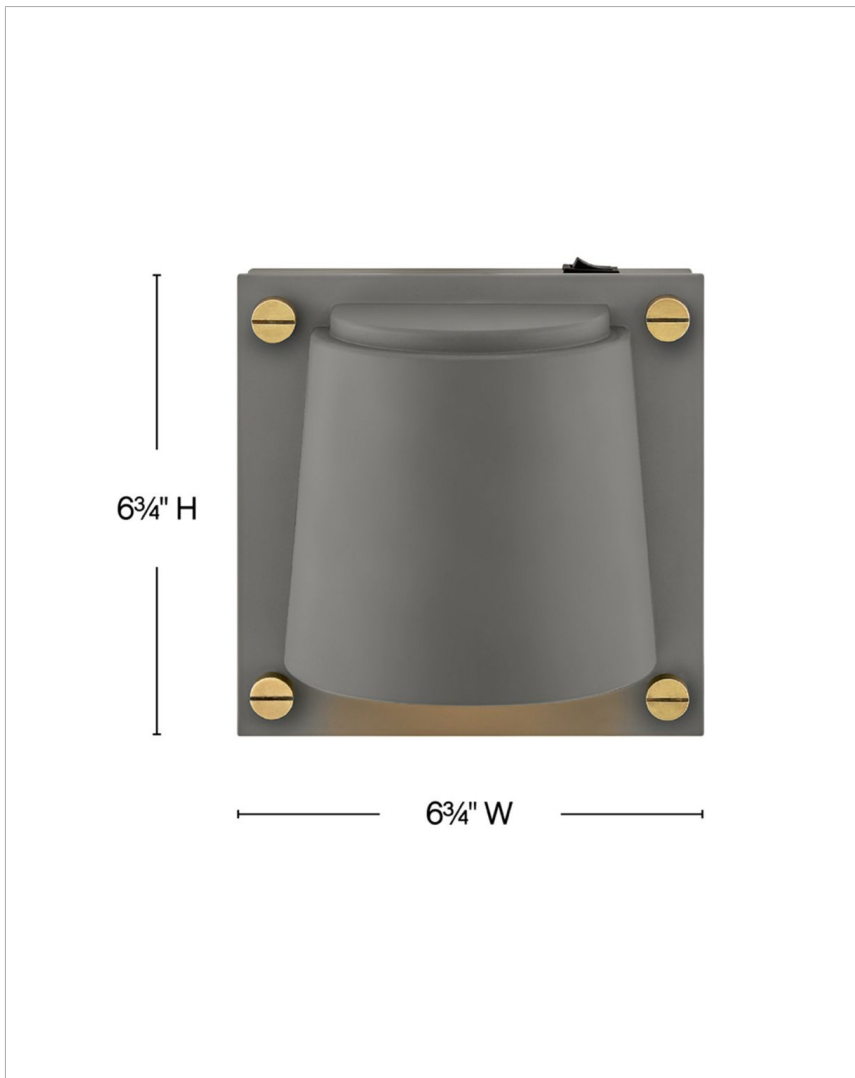

SCOUT

32530DMG

SMALL SINGLE LIGHT SCONCE

Scout subtly catches your eye with its modern design and contrasting decorative screws. The bold, square style makes an impactful statement no matter where it lives, providing plenty of downward light for functionality. The Scout family of fixtures is the perfect balance of strong and functional.

DETAILS	
FINISH:	Dark Matte Grey
MATERIAL:	Steel
GLASS:	Etched
DIMMABLE:	YES - CL TYPE DIMMER (SSL7A)

DIMENSIONS	
WIDTH:	6.8"
HEIGHT:	6.8"
WEIGHT:	2.4lb
BACK PLATE:	6.5" Sq.
EXTENSION:	4.5"
TOP TO OUTLET:	3.25"

LIGHT SOURCE	
LIGHT SOURCE:	Socketed
LED NAME:	GU10LED-3K
WATTAGE:	1-6.50w GU10 LED *Included
VOLTAGE:	120v
LUMENS:	500
CRI:	90
INCANDESCENT EQUIVALENCY:	1 x 50w
DIMMABLE:	YES - CL TYPE DIMMER (SSL7A)

SHIPPING	
CARTON LENGTH:	9.1
CARTON WIDTH:	9.1
CARTON HEIGHT:	7.9
CARTON WEIGHT:	3.4

PRODUCT DETAILS:

- Dry Rated
- Includes three interchangeable knobs in BK, BN, and HB
- Bold silhouette with dramatic details creates a modern statement
- Includes a convenient on/off switch
- LED Bulbs carry a 3-year limited warranty
- Invisimount hardware is hidden on the backplate for a clean silhouette