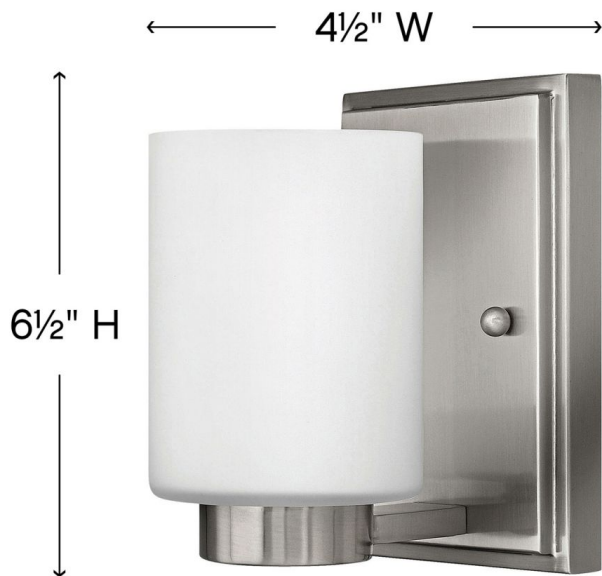

MILEY

5050BN

SMALL SINGLE LIGHT VANITY

Miley's chic design complements a variety of décors with its sleek lines and elegant glass shape. The cast stepped back plate and cast glass holders in Chrome or Brushed Nickel finishes add to its beauty.

DETAILS	
FINISH:	Brushed Nickel
MATERIAL:	Metal
GLASS:	Etched White
DIMMABLE:	Yes

DIMENSIONS	
WIDTH:	4.5"
HEIGHT:	6.5"
WEIGHT:	2lb
BACK PLATE:	4.5"W X 6.5"H
EXTENSION:	5.3"
TOP TO OUTLET:	3.25"

LIGHT SOURCE	
LIGHT SOURCE:	Socketed
WATTAGE:	1-60w G-9 *Included or 1-5w G9 LED, 60w Equiv.
VOLTAGE:	120v

SHIPPING	
CARTON LENGTH:	9.5
CARTON WIDTH:	7
CARTON HEIGHT:	8
CARTON WEIGHT:	3

PRODUCT DETAILS:

- Damp Rated
- Merging the best of traditional and modern elements with a sophisticated and streamlined look