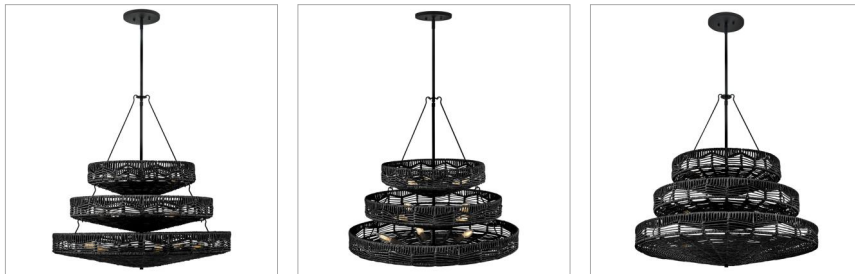

lisa mcdennon
COLLECTION

OPHELIA

42308BK-BK

MEDIUM MULTI TIER CHANDELIER

This dazzling design offers striking illumination through a beautiful handwoven pattern. Ophelia radiates with organic elegance as a natural shade adorns a tiered basket frame finished in Black.

DETAILS	
FINISH:	Black
MATERIAL:	Steel
SLOPE DEGREE:	90
DIMMABLE:	YES - WITH DIMMABLE LAMP (NOT INCLUDED)

DIMENSIONS	
WIDTH:	30"
HEIGHT:	30"
WEIGHT:	23lb

LIGHT SOURCE	
LIGHT SOURCE:	Socketed
WATTAGE:	13-5w Cand. LED, 25w Equiv.
VOLTAGE:	120v

MOUNTING	
CANOPY:	6.5" Dia.
LEAD WIRE:	1 X 120"
MAX HEIGHT:	62.3

SHIPPING	
CARTON LENGTH:	32.5
CARTON WIDTH:	32.5
CARTON HEIGHT:	18
CARTON WEIGHT:	35.2

PRODUCT DETAILS:

- Dry Rated
- Includes (1) 6" stem and (2) 12" stems to customize hanging height
- Can be hung on a sloped ceiling
- Merging the best of traditional and modern elements with a sophisticated and streamlined look
- Part of the Lisa McDennon Collection of eclectic lighting designs, blending traditional and modern West Coast styles with striking natural elements, sculptural silhouettes, and layered textiles