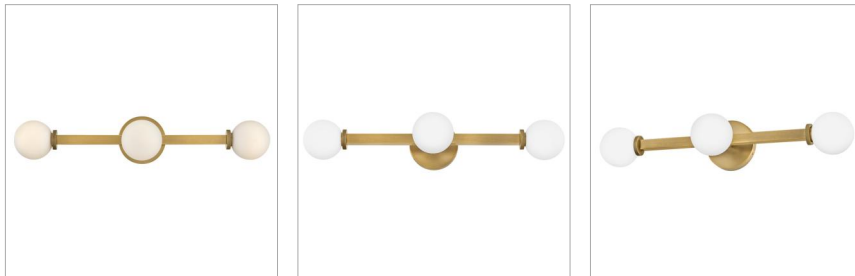

## 56053HB-LL

### MEDIUM THREE LIGHT VANITY

Audrey gives a modern nod to vintage Hollywood vanity lights thanks to luxurious finishes and beautifully knurled details that offset etched opal glass globes. Audrey incorporates the best of both transitional design elements and mid-century-inspired style. Available in Heritage Brass or Black Oxide finish options, this versatile fixture can be mounted horizontally or vertically for added customization.

DETAILS	
FINISH:	Heritage Brass
MATERIAL:	Steel
GLASS:	Etched Opal
DIMMABLE:	YES - CL TYPE DIMMER (SSL7A)

DIMENSIONS	
WIDTH:	26"
HEIGHT:	5"
WEIGHT:	3.5lb
BACK PLATE:	5" Dia.
EXTENSION:	5"
TOP TO OUTLET:	2.5"

#### PRODUCT DETAILS:

- Damp Rated
- Bold silhouette with dramatic details creates a modern statement
- LED Bulbs carry a 3-year limited warranty
- This fixture can be mounted vertically
- Invisimount hardware is hidden on the backplate for a clean silhouette