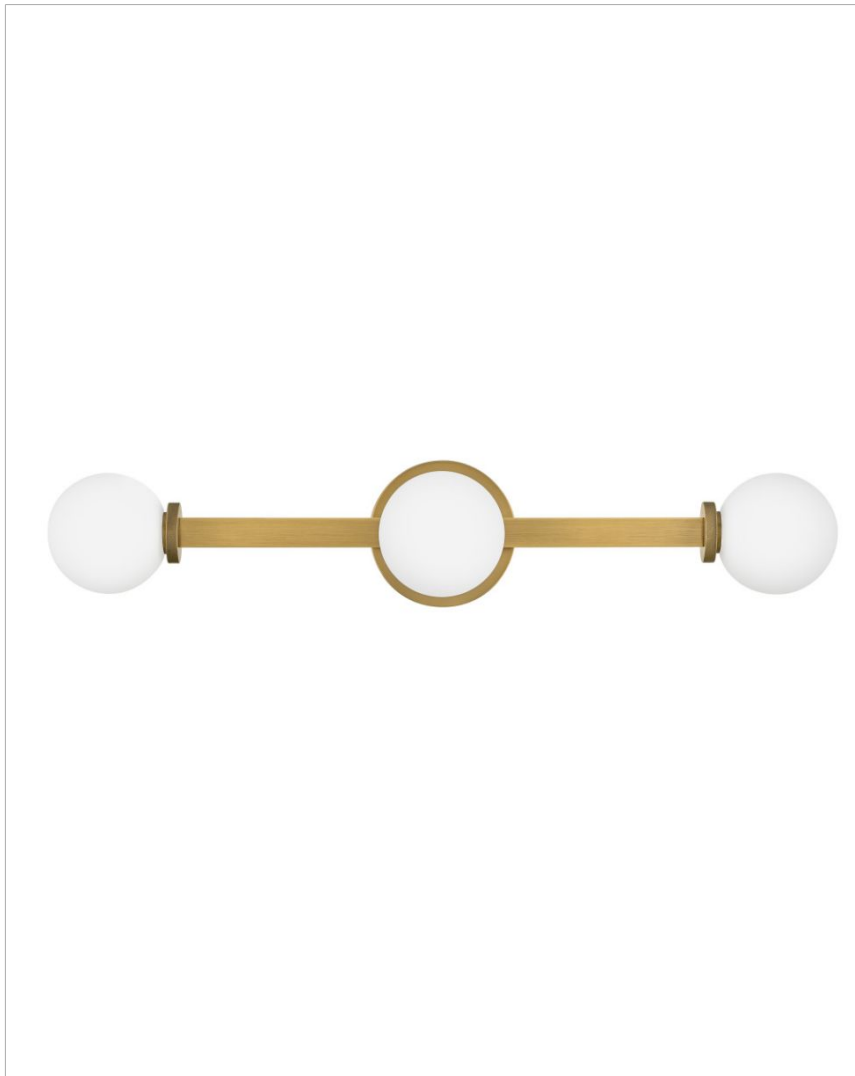

## 56053HB-LL

### MEDIUM THREE LIGHT VANITY

Audrey gives a modern nod to vintage Hollywood vanity lights thanks to luxurious finishes and beautifully knurled details that offset etched opal glass globes. Audrey incorporates the best of both transitional design elements and mid-century-inspired style. Available in Heritage Brass or Black Oxide finish options, this versatile fixture can be mounted horizontally or vertically for added customization.

DETAILS	
FINISH:	Heritage Brass
MATERIAL:	Steel
GLASS:	Etched Opal
DIMMABLE:	YES - CL TYPE DIMMER (SSL7A)

DIMENSIONS	
WIDTH:	26"
HEIGHT:	5"
WEIGHT:	3.5lb
BACK PLATE:	5" Dia.
EXTENSION:	5"
TOP TO OUTLET:	2.5"

LIGHT SOURCE	
LIGHT SOURCE:	Socketed
LED NAME:	EG9L-4.5
WATTAGE:	3-4.50w G9 LED *Included
VOLTAGE:	120v
LUMENS:	1350
CRI:	90
INCANDESCENT EQUIVALENCY:	3 x 40w
DIMMABLE:	YES - CL TYPE DIMMER (SSL7A)

SHIPPING	
CARTON LENGTH:	14
CARTON WIDTH:	25.6
CARTON HEIGHT:	9.3
CARTON WEIGHT:	5.6