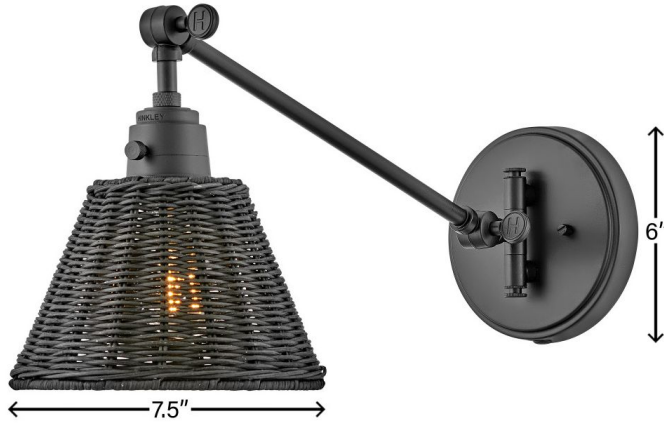

ARTI

3690BK-BKT

MEDIUM SWING ARM SINGLE LIGHT SCONCE

Embodying simple elegance, Arti's functional, streamlined design can be seamlessly integrated into any space or style. Its robust, practical silhouette is crafted to enhance any room with excellent illumination. Available in a wide array of finish options to perfectly complement your décor.

| DETAILS | |
|-----------|---|
| FINISH: | Black |
| MATERIAL: | Steel |
| SHADE: | Black Natural Rattan |
| DIMMABLE: | YES - WITH DIMMABLE LAMP (NOT INCLUDED) |

| DIMENSIONS | |
|----------------|---------|
| WIDTH: | 7.8" |
| HEIGHT: | 10.3" |
| WEIGHT: | 2.9lb |
| BACK PLATE: | 6" Dia. |
| EXTENSION: | 19" |
| TOP TO OUTLET: | 7.25" |

| LIGHT SOURCE | |
|---------------|----------------------------|
| LIGHT SOURCE: | Socketed |
| WATTAGE: | 1-10w Med. LED, 60w Equiv. |
| VOLTAGE: | 120v |

| SHIPPING | |
|----------------|------|
| CARTON LENGTH: | 18.9 |
| CARTON WIDTH: | 13.4 |
| CARTON HEIGHT: | 8.9 |
| CARTON WEIGHT: | 3.4 |

PRODUCT DETAILS:

- Dry Rated
- Classic, elegant lines and timeless details enhance a traditional space
- Extension is 21" when fixture is fully extended
- Fully adjustable both left or right and up or down
- All dimensions listed are as shown
- Includes a convenient on/off switch
- Optional cord cover available, 6938BK
- Optional cord cover available, 6938BK