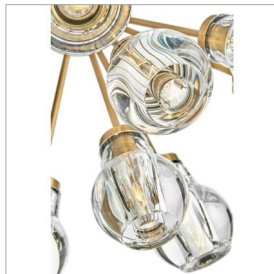

### MEDIUM CONVERTIBLE CHANDELIER

Elise infuses spaces with mesmerizing elegance. Light dramatically refracts from jaw-dropping, rounded, thick-cut crystal shades arranged in an enticing cluster formation. The robust arms, offered in either rich Black or Heritage Brass finishes, extend outward in a beautiful radiating pattern.

DETAILS	
FINISH:	Heritage Brass
MATERIAL:	Steel
GLASS:	Clear Crystal
SLOPE DEGREE:	90
DIMMABLE:	YES - WITH DIMMABLE LAMP (NOT INCLUDED)

DIMENSIONS	
WIDTH:	27.3"
HEIGHT:	15.3"
WEIGHT:	70.8lb

LIGHT SOURCE	
LIGHT SOURCE:	Socketed
WATTAGE:	19-5w Cand. LED, 60w Equiv.
VOLTAGE:	120v

#### PRODUCT DETAILS:

- Dry Rated
- Includes (1) 6" stem and (2) 12" stems to customize hanging height
- Can be hung on a sloped ceiling
- Convertible design can be hung as a chandelier or semi-flush mount
- Fixture exceeds 50 lbs and must be supported independently of the outlet box
- Striking and glamorous silhouette with luxe details and a rich finish that makes a dramatic statement
- Convertible design can be hung as a pendant or semi-flush mount