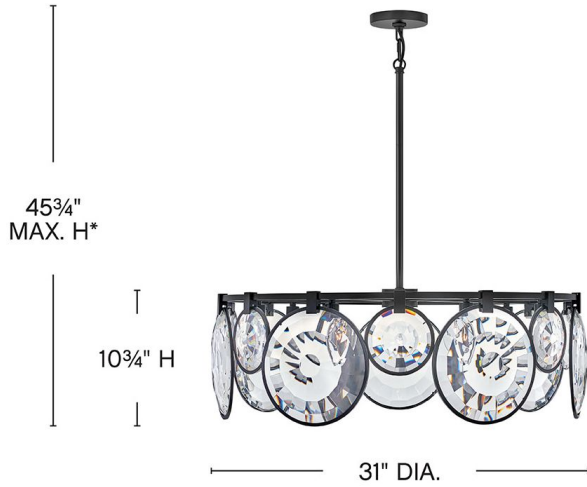

### MEDIUM DRUM CHANDELIER

Nala is striking from any angle with a traditional silhouette and elegant eye-catching details. Multi-faceted, optic-crystal lenses surround the circular frame and attach with cast clips in Heritage Brass and Black finishes.

\*Maximum achievable height with stems included.

DETAILS	
FINISH:	Black
MATERIAL:	Steel
GLASS:	Optic Crystal
SLOPE DEGREE:	90
DIMMABLE:	YES - WITH DIMMABLE LAMP (NOT INCLUDED)

DIMENSIONS	
WIDTH:	31"
HEIGHT:	10.8"
WEIGHT:	52.8lb

LIGHT SOURCE	
LIGHT SOURCE:	Socketed
WATTAGE:	7-5w Cand. LED, 60w Equiv.
VOLTAGE:	120v

MOUNTING	
CANOPY:	5" Dia.
LEAD WIRE:	1 X 120"
MAX HEIGHT:	45.8

SHIPPING	
CARTON LENGTH:	33.1
CARTON WIDTH:	33.1
CARTON HEIGHT:	18.9
CARTON WEIGHT:	66

#### PRODUCT DETAILS:

- Dry Rated
- Includes (1) 6" stem and (2) 12" stems to customize hanging height
- Classic, elegant lines and timeless details enhance a traditional space
- Can be hung on a sloped ceiling
- Fixture exceeds 50 lbs and must be supported independently of the outlet box