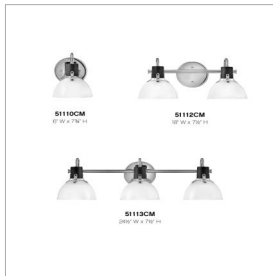

ARGO

5113CM

MEDIUM THREE LIGHT VANITY

Argo exudes class and style with a vintage industrial flair and a sleek silhouette. This transitional design features suspended cased opal glass complemented by a Heritage Brass with Black finish.

DETAILS	
FINISH:	Chrome
MATERIAL:	Steel
GLASS:	Cased Opal
DIMMABLE:	YES - WITH DIMMABLE LAMP (NOT INCLUDED)

DIMENSIONS	
WIDTH:	24.5"
HEIGHT:	7.5"
WEIGHT:	4.4lb
BACK PLATE:	5" Dia.
EXTENSION:	8.3"
TOP TO OUTLET:	3.25"

LIGHT SOURCE	
LIGHT SOURCE:	Socketed
WATTAGE:	3-12w Med. LED, 100w Equiv.
VOLTAGE:	120v

SHIPPING	
CARTON LENGTH:	28.9
CARTON WIDTH:	8.3
CARTON HEIGHT:	8.5
CARTON WEIGHT:	6.2

PRODUCT DETAILS:

- This fixture can be mounted either up or down to best fit your space
- Damp Rated
- This design features a sparkling, reflective chrome finish
- Bold silhouette with dramatic details creates a modern statement