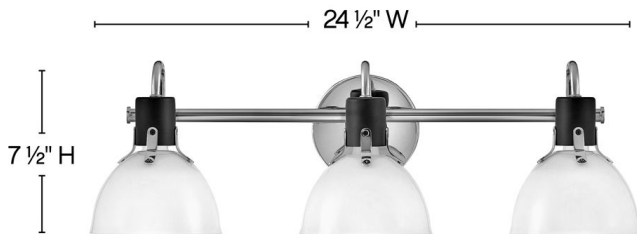

ARGO

5113CM

MEDIUM THREE LIGHT VANITY

Argo exudes class and style with a vintage industrial flair and a sleek silhouette. This transitional design features suspended cased opal glass complemented by a Heritage Brass with Black finish.

DETAILS	
FINISH:	Chrome
MATERIAL:	Steel
GLASS:	Cased Opal
DIMMABLE:	YES - WITH DIMMABLE LAMP (NOT INCLUDED)

DIMENSIONS	
WIDTH:	24.5"
HEIGHT:	7.5"
WEIGHT:	4.4lb
BACK PLATE:	5" Dia.
EXTENSION:	8.3"
TOP TO OUTLET:	3.25"

LIGHT SOURCE	
LIGHT SOURCE:	Socketed
WATTAGE:	3-12w Med. LED, 100w Equiv.
VOLTAGE:	120v

SHIPPING	
CARTON LENGTH:	28.9
CARTON WIDTH:	8.3
CARTON HEIGHT:	8.5
CARTON WEIGHT:	6.2

PRODUCT DETAILS:

- This fixture can be mounted either up or down to best fit your space
- Damp Rated
- This design features a sparkling, reflective chrome finish
- Bold silhouette with dramatic details creates a modern statement