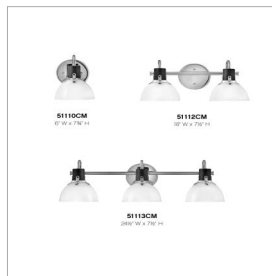

## 51110CM

### SMALL SINGLE LIGHT VANITY

Argo exudes class and style with a vintage industrial flair and a sleek silhouette. This transitional design features suspended cased opal glass complemented by a Heritage Brass with Black finish.

DETAILS	
FINISH:	Chrome
MATERIAL:	Steel
GLASS:	Cased Opal
DIMMABLE:	YES - WITH DIMMABLE LAMP (NOT INCLUDED)

DIMENSIONS	
WIDTH:	6"
HEIGHT:	7.8"
WEIGHT:	1.4lb
BACK PLATE:	5" Dia.
EXTENSION:	7.3"
TOP TO OUTLET:	3.5"

#### PRODUCT DETAILS:

- This fixture can be mounted either up or down to best fit your space
- Damp Rated
- This design features a sparkling, reflective chrome finish
- Bold silhouette with dramatic details creates a modern statement