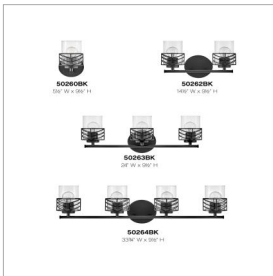

DELLA

50264BK

LARGE FOUR LIGHT VANITY

Della's unique chevron design casts beautiful shadows through clear glass. Transitional in style, Della is at home within a wide variety of décors - from bohemian to vintage mid-century to updated traditional. Available in a classic Black or a Lacquered Brass finish, this artistic family exudes stylish flair.

DETAILS	
FINISH:	Black
MATERIAL:	Steel
GLASS:	Clear
DIMMABLE:	YES - WITH DIMMABLE LAMP (NOT INCLUDED)

DIMENSIONS	
WIDTH:	33.8"
HEIGHT:	9.5"
WEIGHT:	8.5lb
BACK PLATE:	6.5" Dia.
EXTENSION:	6.5"
TOP TO OUTLET:	6.5"

LIGHT SOURCE	
LIGHT SOURCE:	Socketed
WATTAGE:	4-12w Med. LED, 100w Equiv.
VOLTAGE:	120v

SHIPPING	
CARTON LENGTH:	35.4
CARTON WIDTH:	8.3
CARTON HEIGHT:	11.6
CARTON WEIGHT:	11.2

PRODUCT DETAILS:

- This fixture can be mounted either up or down to best fit your space
- Damp Rated
- Merging the best of traditional and modern elements with a sophisticated and streamlined look
- InvisiMount hardware is hidden on the backplate for a clean silhouette