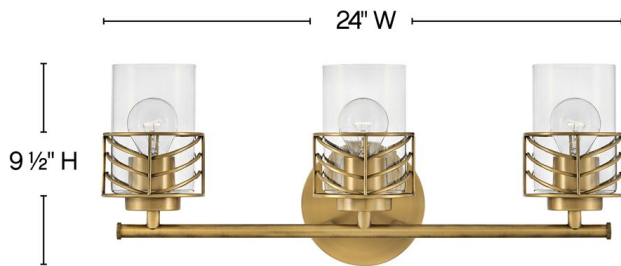

DELLA

50263LCB

MEDIUM THREE LIGHT VANITY

Della's unique chevron design casts beautiful shadows through clear glass. Transitional in style, Della is at home within a wide variety of décors - from bohemian to vintage mid-century to updated traditional. Available in a classic Black or a Lacquered Brass finish, this artistic family exudes stylish flair.

DETAILS	
FINISH:	Lacquered Brass
MATERIAL:	Steel
GLASS:	Clear
DIMMABLE:	YES - WITH DIMMABLE LAMP (NOT INCLUDED)

DIMENSIONS	
WIDTH:	24"
HEIGHT:	9.5"
WEIGHT:	6.5lb
BACK PLATE:	6.5" Dia.
EXTENSION:	6.5"
TOP TO OUTLET:	6.5"

LIGHT SOURCE	
LIGHT SOURCE:	Socketed
WATTAGE:	3-12w Med. LED, 100w Equiv.
VOLTAGE:	120v

SHIPPING	
CARTON LENGTH:	26.4
CARTON WIDTH:	8.3
CARTON HEIGHT:	11.6
CARTON WEIGHT:	8.5

PRODUCT DETAILS:

- This fixture can be mounted either up or down to best fit your space
- Damp Rated
- Merging the best of traditional and modern elements with a sophisticated and streamlined look
- InvisiMount hardware is hidden on the backplate for a clean silhouette