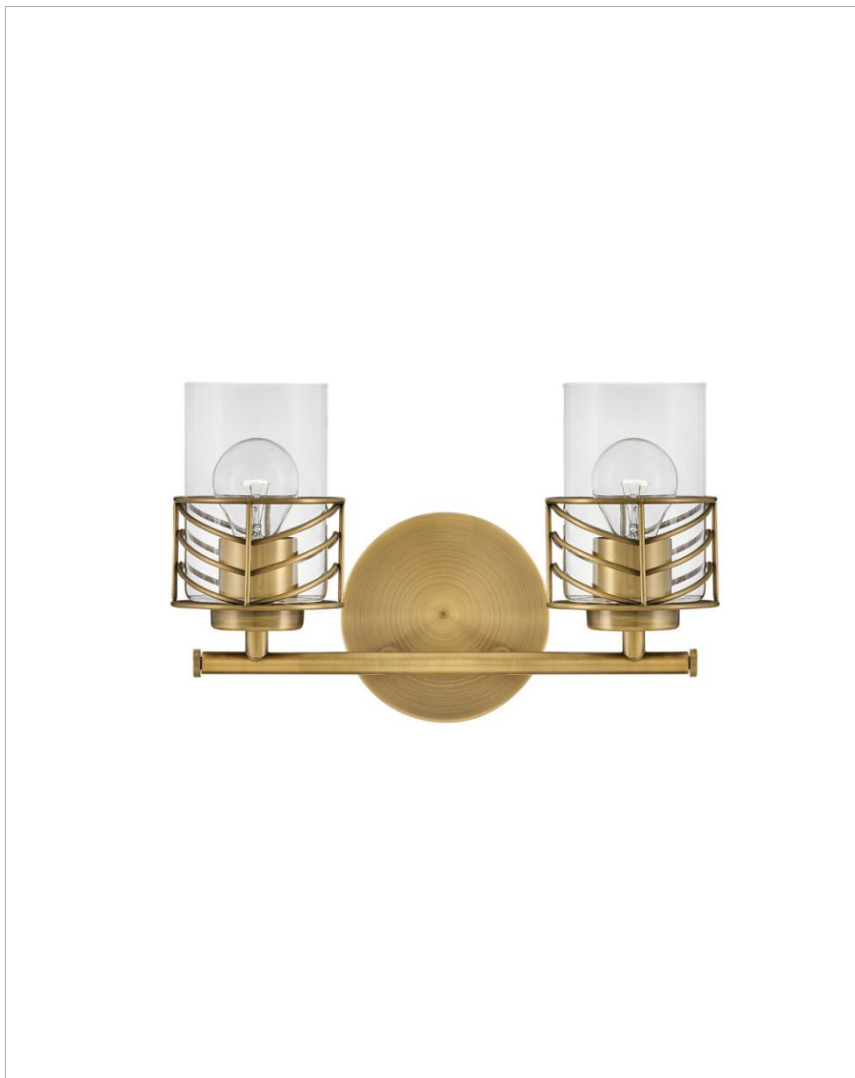

DELLA

50262LCB

SMALL TWO LIGHT VANITY

Della's unique chevron design casts beautiful shadows through clear glass. Transitional in style, Della is at home within a wide variety of décors - from bohemian to vintage mid-century to updated traditional. Available in a classic Black or a Lacquered Brass finish, this artistic family exudes stylish flair.

DETAILS	
FINISH:	Lacquered Brass
MATERIAL:	Steel
GLASS:	Clear
DIMMABLE:	YES - WITH DIMMABLE LAMP (NOT INCLUDED)

DIMENSIONS	
WIDTH:	14.5"
HEIGHT:	9.5"
WEIGHT:	4.5lb
BACK PLATE:	6.5" Dia.
EXTENSION:	6.5"
TOP TO OUTLET:	6.5"

LIGHT SOURCE	
LIGHT SOURCE:	Socketed
WATTAGE:	2-12w Med. LED, 100w Equiv.
VOLTAGE:	120v

SHIPPING	
CARTON LENGTH:	17.3
CARTON WIDTH:	7.9
CARTON HEIGHT:	11.6
CARTON WEIGHT:	5.7

PRODUCT DETAILS:

- This fixture can be mounted either up or down to best fit your space
- Damp Rated
- Merging the best of traditional and modern elements with a sophisticated and streamlined look
- Invisimount hardware is hidden on the backplate for a clean silhouette