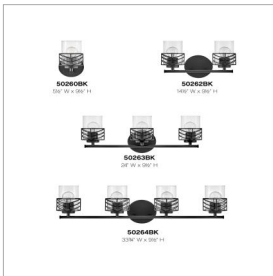

DELLA

50260BK

SMALL SINGLE LIGHT VANITY

Della's unique chevron design casts beautiful shadows through clear glass. Transitional in style, Della is at home within a wide variety of décors - from bohemian to vintage mid-century to updated traditional. Available in a classic Black or a Lacquered Brass finish, this artistic family exudes stylish flair.

DETAILS	
FINISH:	Black
MATERIAL:	Steel
GLASS:	Clear
DIMMABLE:	YES - WITH DIMMABLE LAMP (NOT INCLUDED)

DIMENSIONS	
WIDTH:	5.5"
HEIGHT:	9.5"
WEIGHT:	2.5lb
BACK PLATE:	5.25" Dia.
EXTENSION:	6.5"
TOP TO OUTLET:	6.5"

LIGHT SOURCE	
LIGHT SOURCE:	Socketed
WATTAGE:	1-12w Med. LED, 100w Equiv.
VOLTAGE:	120v

SHIPPING	
CARTON LENGTH:	7.9
CARTON WIDTH:	7.9
CARTON HEIGHT:	12.4
CARTON WEIGHT:	3.3

PRODUCT DETAILS:

- This fixture can be mounted either up or down to best fit your space
- Damp Rated
- Merging the best of traditional and modern elements with a sophisticated and streamlined look
- Invisimount hardware is hidden on the backplate for a clean silhouette