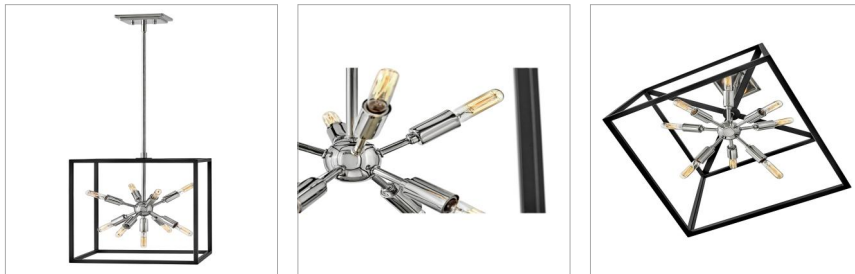

## AROS

46317BLK-PN

MEDIUM PENDANT

The striking Aros pendant showcases a provocative mid-century modern starburst cluster in a luxurious Warm Brass or Polished Nickel framed by an articulating, angular cage in prominent Black. For added drama, the sophisticated pendants dazzle with dimension to fill unique spaces or higher ceilings. Aros is part of the Lisa McDenon Collection.

DETAILS	
FINISH:	Black
MATERIAL:	Steel
SLOPE DEGREE:	90
DIMMABLE:	YES - WITH DIMMABLE LAMP (NOT INCLUDED)

DIMENSIONS	
WIDTH:	15"
HEIGHT:	16"
WEIGHT:	8lb

LIGHT SOURCE	
LIGHT SOURCE:	Socketed
WATTAGE:	9-5w Cand. LED, 60w Equiv.
VOLTAGE:	120v

MOUNTING	
CANOPY:	6" Sq.
LEAD WIRE:	1 X 120"
MAX HEIGHT:	48.3

SHIPPING	
CARTON LENGTH:	18.3
CARTON WIDTH:	18.3
CARTON HEIGHT:	19
CARTON WEIGHT:	11.3

### PRODUCT DETAILS:

- Dry Rated
- Includes (1) 6" stem and (2) 12" stems to customize hanging height
- Distinctive mid-century modern elements merge with sleek and timeless forms for a vintage vibe with modern flair
- Can be hung on a sloped ceiling
- Shown with T-style bulbs (not included)
- Part of the Lisa McDenon Collection of eclectic lighting designs, blending traditional and modern West Coast styles with striking natural elements, sculptural silhouettes, and layered textiles