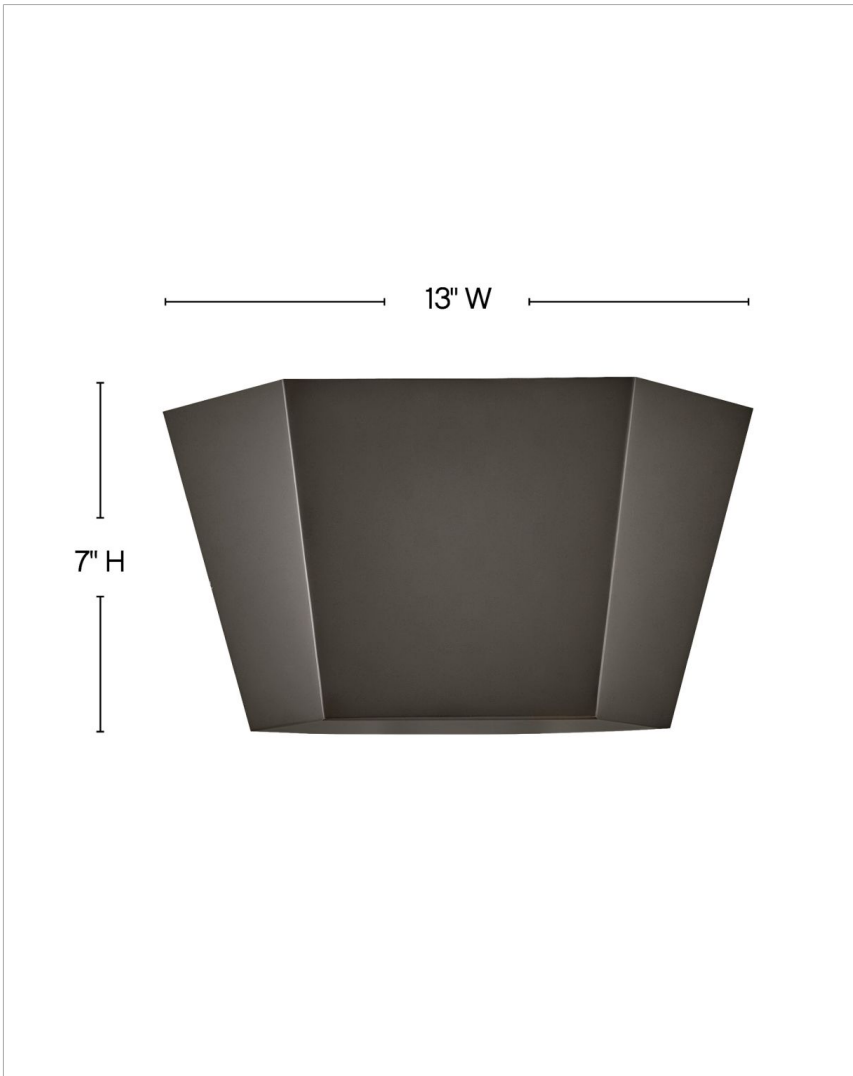

VIN

41693BX

SMALL TWO LIGHT SCONCE

Vin adds a dash of Art Deco influence and inspiration to its surroundings. This transitional sconce features a minimalist but impactful profile which casts light up the wall and can be hung either up or down.

DETAILS	
FINISH:	Black Oxide
MATERIAL:	Steel
GLASS:	Etched
DIMMABLE:	YES - CL TYPE DIMMER (SSL7A)

DIMENSIONS	
WIDTH:	13"
HEIGHT:	7"
WEIGHT:	1.5lb
BACK PLATE:	8"W X 5.75"H
EXTENSION:	4"
TOP TO OUTLET:	3.25"

LIGHT SOURCE	
LIGHT SOURCE:	Socketed
LED NAME:	GU10LED-3K
WATTAGE:	2-6w GU10 LED *Included, 60w Equiv.
VOLTAGE:	120v
LUMENS:	1000
CRI:	90
INCANDESCENT EQUIVALENCY:	2 x 60w
DIMMABLE:	YES - CL TYPE DIMMER (SSL7A)

SHIPPING	
CARTON LENGTH:	15.5
CARTON WIDTH:	12
CARTON HEIGHT:	7.3
CARTON WEIGHT:	2.2

PRODUCT DETAILS:

- Dry Rated
- This fixture can be mounted either up or down to best fit your space
- LED Bulbs carry a 3-year limited warranty
- Merging the best of traditional and modern elements with a sophisticated and streamlined look
- ADA compliant design provides added accessibility and maximum clearance