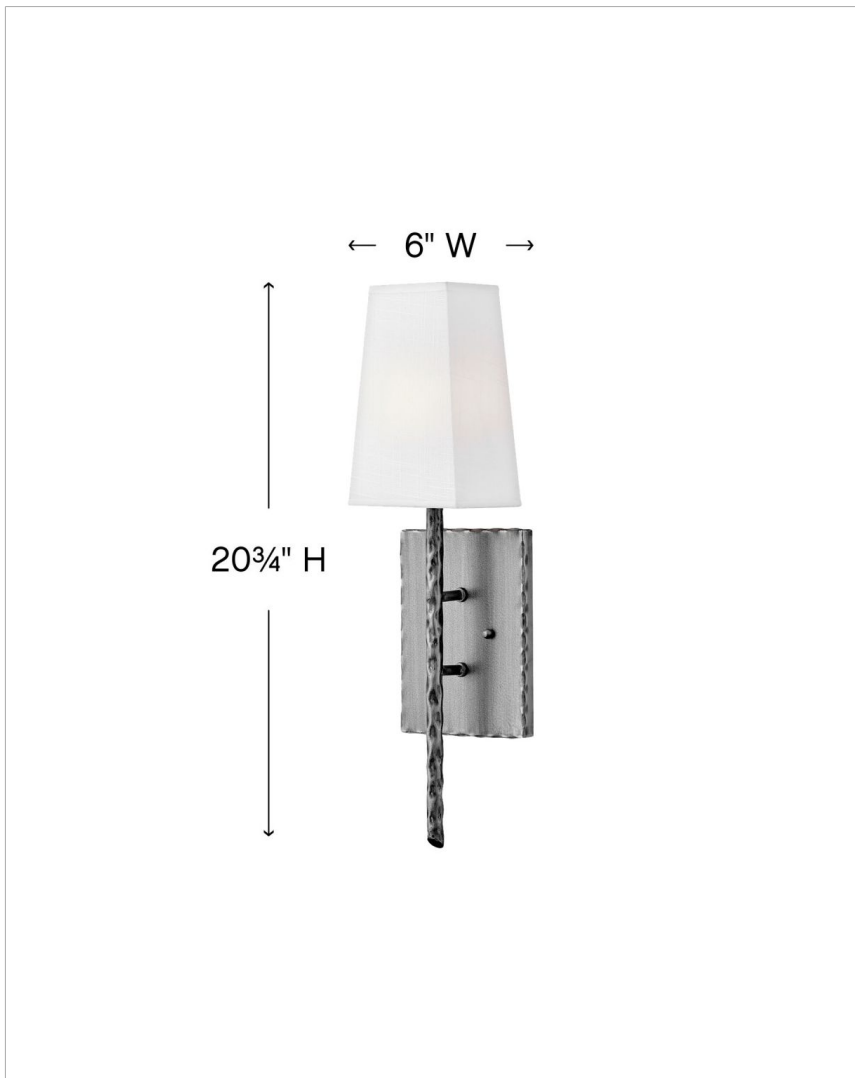

### LARGE SINGLE LIGHT SCONCE

Tress approaches style from a different angle. The off-white textured fabric shade is bias-cut and framed in overlapping, hammered metal rods of Champagne Gold or Forged Iron. This simple structure translates into a sophisticated trapezoidal prism. Tress uses this natural look to add an organic feel to transitional decor.

DETAILS	
FINISH:	Burnished Nickel
MATERIAL:	Steel
SHADE:	Off-White Textured
DIMMABLE:	YES - WITH DIMMABLE LAMP (NOT INCLUDED)

DIMENSIONS	
WIDTH:	6"
HEIGHT:	20.8"
BACK PLATE:	6"W X 7.75"H
EXTENSION:	4"
TOP TO OUTLET:	12.75"

LIGHT SOURCE	
LIGHT SOURCE:	Socketed
WATTAGE:	1-5w Cand. LED, 60w Equiv.
VOLTAGE:	120v

SHIPPING	
CARTON LENGTH:	17
CARTON WIDTH:	11
CARTON HEIGHT:	9
CARTON WEIGHT:	1.5