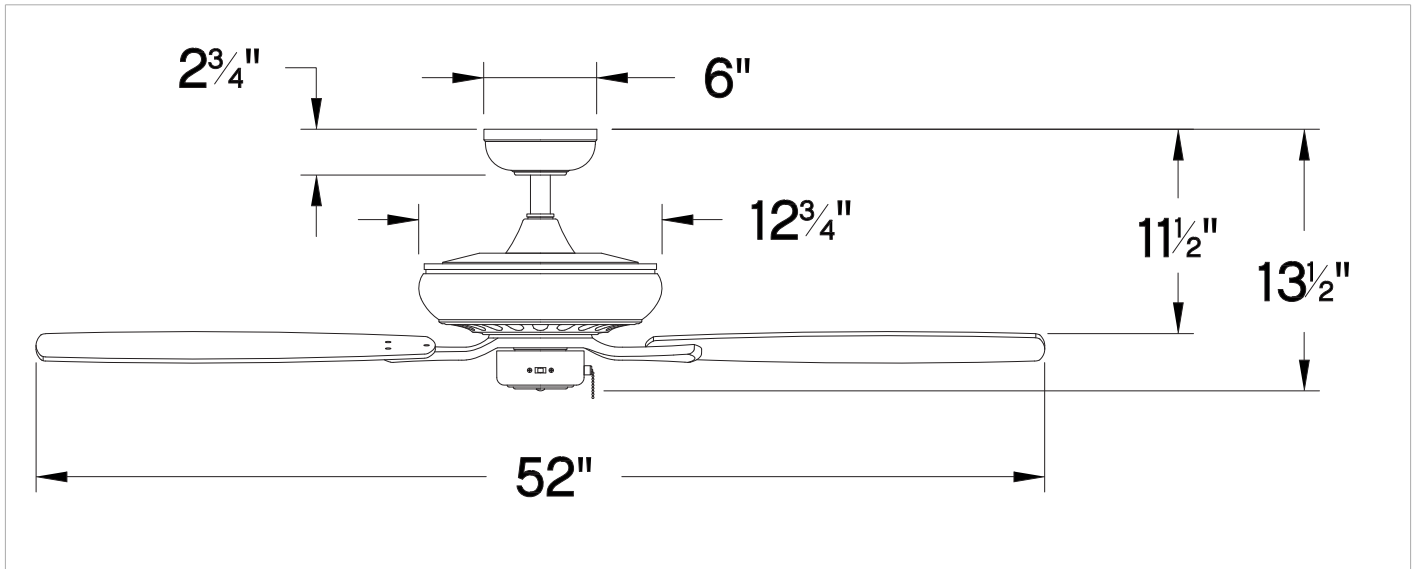

HIGHLAND

904152FMM-NIA

HIGHLAND 52" FAN

DETAILS

FAN FINISH:	Metallic Matte Bronze
BLADE COUNT:	5
SLOPE DEGREE:	20

DIMENSIONS

WIDTH:	52"
HEIGHT:	13.5"

LIGHT SOURCE

VOLTAGE:	120v
----------	------

MOUNTING

CANOPY:	6" Dia.
LEAD WIRE:	1 X 76"

SHIPPING

CARTON LENGTH:	23.2
CARTON WIDTH:	14.6
CARTON HEIGHT:	10.3

HIGHLAND

PRODUCT DETAILS:

- Dry Rated
- This item includes a 4.5" down rod (other lengths of down rods are available)
- Pull chain manual reverse, accessory controls available
- Control your fan's power, light, speed, direction, and so much more from the Hinkley Home Automation app
- Can be hung on a sloped ceiling
- Accessory controls are available that are compatible with your home's WiFi network
- Reversible blades included; two finishes allow for easily customizable style
- Part of the Regency Series of traditional ceiling fans designed to enhance a wide variety of spaces with versatile designs and classic finishes

HINKLEY

HINKLEY
33000 Pin Oak Parkway
Avon Lake, OH 44012

PHONE: (440) 653-5500
Toll Free: 1 (800) 446-5539

hinkley.com

HIGHLAND 52" FAN

904152FMM-NIA

PERFORMANCE SPECIFICATIONS	STANDARD	
	HIGH SPEED	AVERAGE SPEED
Airflow	5136	3721
EnergyUse	68.7	44
EnergyCost	19	12
Efficiency	75	85
AMPS	0.58	0.43
RPMS	157	112