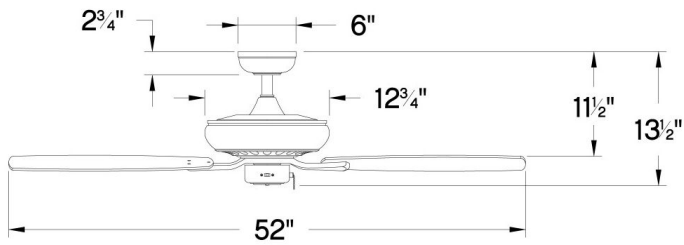

HIGHLAND

904152FMM-NIA

HIGHLAND 52" FAN

DETAILS

FAN FINISH:	Metallic Matte Bronze
BLADE COUNT:	5
SLOPE DEGREE:	20

DIMENSIONS

WIDTH:	52"
HEIGHT:	13.5"

LIGHT SOURCE

VOLTAGE:	120v
----------	------

MOUNTING

CANOPY:	6" Dia.
LEAD WIRE:	1 X 76"

SHIPPING

CARTON LENGTH:	23.2
CARTON WIDTH:	14.6
CARTON HEIGHT:	10.3

HIGHLAND

PRODUCT DETAILS:

- Dry Rated
- This item includes a 4.5" down rod (other lengths of down rods are available)
- Pull chain manual reverse, accessory controls available
- Control your fan's power, light, speed, direction, and so much more from the Hinkley Home Automation app
- Can be hung on a sloped ceiling
- Accessory controls are available that are compatible with your home's WiFi network
- Reversible blades included; two finishes allow for easily customizable style
- Part of the Regency Series of traditional ceiling fans designed to enhance a wide variety of spaces with versatile designs and classic finishes