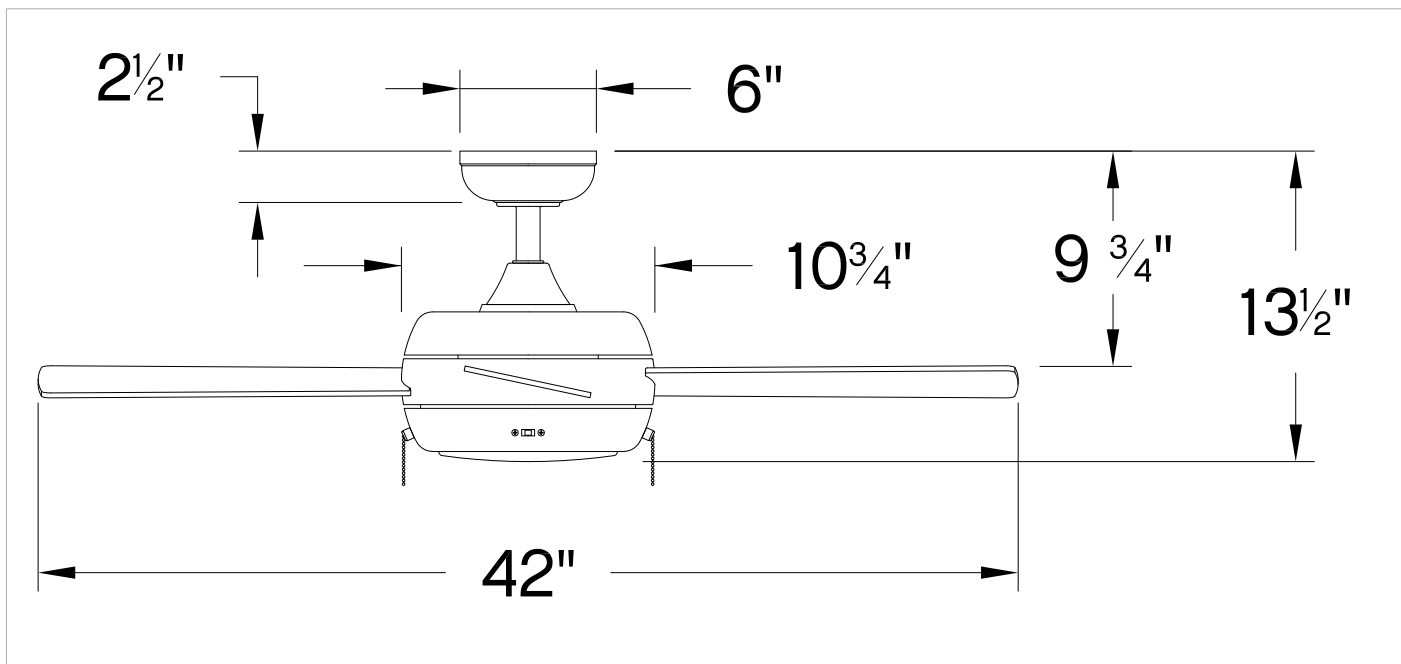

MOUNTING	
CANOPY:	6" Dia.
LEAD WIRE:	1 X 76"

SHIPPING	
CARTON LENGTH:	23.2
CARTON WIDTH:	12.8
CARTON HEIGHT:	10.1

Croft features a clean and modern design, but maintains its traditional feel featuring pull chain functionality and a high-quality LED light kit. Offered in three sizes in an array of finishes and blades, Croft is designed to suit any decor.

PRODUCT DETAILS:

- Dry Rated
- This item includes a 4.5" down rod (other lengths of down rods are available)
- Pull chain manual reverse, accessory controls available
- Control your fan's power, light, speed, direction, and so much more from the Hinkley Home Automation app
- Can be hung on a sloped ceiling
- Bold silhouette with dramatic details creates a modern statement
- Accessory controls are available that are compatible with your home's WiFi network
- Reversible blades included; two finishes allow for easily customizable style

HINKLEY

HINKLEY
33000 Pin Oak Parkway
Avon Lake, OH 44012

PHONE: (440) 653-5500
Toll Free: 1 (800) 446-5539

hinkley.com

CROFT 42" LED FAN

904042FBN-LIA

PERFORMANCE SPECIFICATIONS	STANDARD	
	HIGH SPEED	AVERAGE SPEED
Airflow	3742	2823
EnergyUse	50.1	33
EnergyCost	14	9
Efficiency	74	86
AMPS	0.44	0.33
RPMS	200	149