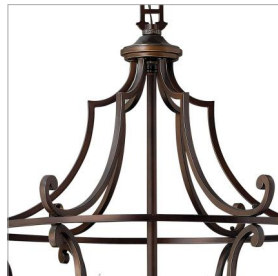

PLYMOUTH

42590B

MEDIUM OPEN FRAME TWO TIER

Classic never goes out of style. Plymouth's sweeping arms and vintage inspired candle sleeves with curved cast detailing are enhanced by the hand-rubbed Olde Bronze finish.

DETAILS	
FINISH:	Olde Bronze
MATERIAL:	Metal
SLOPE DEGREE:	90
DIMMABLE:	YES - WITH DIMMABLE LAMP (NOT INCLUDED)

DIMENSIONS	
WIDTH:	30"
HEIGHT:	55.5"
WEIGHT:	42lb

LIGHT SOURCE	
LIGHT SOURCE:	Socketed
WATTAGE:	9-5w Cand. LED, 90w Equiv. or 9-60w Cand.
VOLTAGE:	120v

MOUNTING	
CANOPY:	5.5" Dia.
LEAD WIRE:	1 X 144"

SHIPPING	
CARTON LENGTH:	31
CARTON WIDTH:	31
CARTON HEIGHT:	44
CARTON WEIGHT:	48

← 30" Dia. →

55½" H

PRODUCT DETAILS:

- Dry Rated
- Classic, elegant lines and timeless details enhance a traditional space
- Can be hung on a sloped ceiling
- Fixture exceeds 50 lbs and must be supported independently of the outlet box