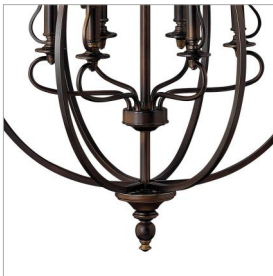

PLYMOUTH

42590B

MEDIUM OPEN FRAME TWO TIER

Classic never goes out of style. Plymouth's sweeping arms and vintage inspired candle sleeves with curved cast detailing are enhanced by the hand-rubbed Olde Bronze finish.

DETAILS	
FINISH:	Olde Bronze
MATERIAL:	Metal
SLOPE DEGREE:	90
DIMMABLE:	YES - WITH DIMMABLE LAMP (NOT INCLUDED)

DIMENSIONS	
WIDTH:	30"
HEIGHT:	55.5"
WEIGHT:	42lb

LIGHT SOURCE	
LIGHT SOURCE:	Socketed
WATTAGE:	9-5w Cand. LED, 90w Equiv. or 9-60w Cand.
VOLTAGE:	120v

MOUNTING	
CANOPY:	5.5" Dia.
LEAD WIRE:	1 X 144"

SHIPPING	
CARTON LENGTH:	31
CARTON WIDTH:	31
CARTON HEIGHT:	44
CARTON WEIGHT:	48

← 30" Dia. →

55½" H

PRODUCT DETAILS:

- Dry Rated
- Classic, elegant lines and timeless details enhance a traditional space
- Can be hung on a sloped ceiling
- Fixture exceeds 50 lbs and must be supported independently of the outlet box