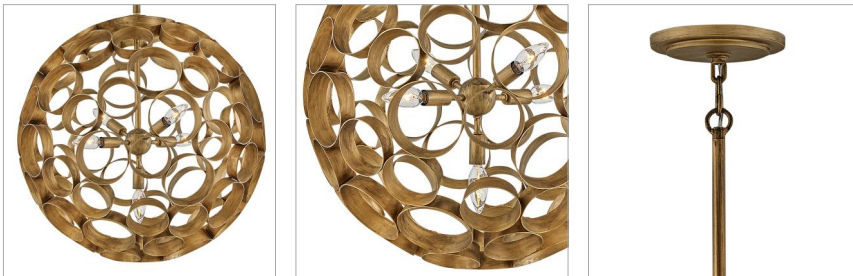

### SMALL ORB CHANDELIER

Handcrafted, interconnected circles compose this stunning pendant. The unique construction, crafted in a modern Burnished Gold finish, forms an intricate globe encasing a starburst light cluster. Centric's stem-hung orb casts richly layered light patterns through its open frame sphere.

DETAILS	
FINISH:	Burnished Gold
MATERIAL:	Steel
SLOPE DEGREE:	90
DIMMABLE:	YES - WITH DIMMABLE LAMP (NOT INCLUDED)

DIMENSIONS	
WIDTH:	22"
HEIGHT:	22"
WEIGHT:	19.8lb

LIGHT SOURCE	
LIGHT SOURCE:	Socketed
WATTAGE:	5-5w Cand. LED, 60w Equiv.
VOLTAGE:	120v

MOUNTING	
CANOPY:	6.5" Dia.
LEAD WIRE:	1 X 120"
MAX HEIGHT:	59.3

SHIPPING	
CARTON LENGTH:	24.5
CARTON WIDTH:	24.5
CARTON HEIGHT:	24.5
CARTON WEIGHT:	30.8

#### PRODUCT DETAILS:

- Dry Rated
- Includes (1) 6" stem and (2) 12" stems to customize hanging height
- Can be hung on a sloped ceiling
- Bold silhouette with dramatic details creates a modern statement
- This design features a luxurious gold finish with an opulent sheen