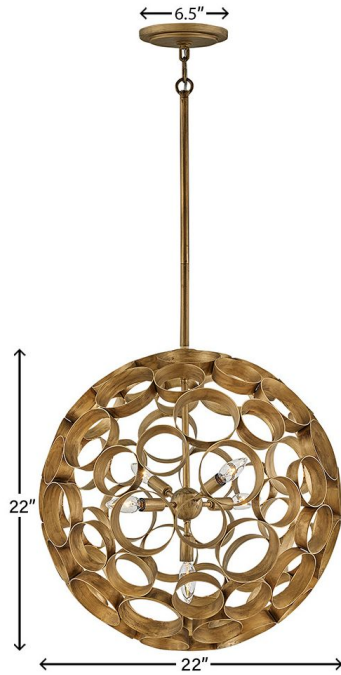

# CENTRIC

### SMALL ORB CHANDELIER

Handcrafted, interconnected circles compose this stunning pendant. The unique construction, crafted in a modern Burnished Gold finish, forms an intricate globe encasing a starburst light cluster. Centric's stem-hung orb casts richly layered light patterns through its open frame sphere.

DETAILS	
FINISH:	Burnished Gold
MATERIAL:	Steel
SLOPE DEGREE:	90
DIMMABLE:	YES - WITH DIMMABLE LAMP (NOT INCLUDED)

DIMENSIONS	
WIDTH:	22"
HEIGHT:	22"
WEIGHT:	19.8lb

LIGHT SOURCE	
LIGHT SOURCE:	Socketed
WATTAGE:	5-5w Cand. LED, 60w Equiv.
VOLTAGE:	120v

MOUNTING	
CANOPY:	6.5" Dia.
LEAD WIRE:	1 X 120"
MAX HEIGHT:	59.3

SHIPPING	
CARTON LENGTH:	24.5
CARTON WIDTH:	24.5
CARTON HEIGHT:	24.5
CARTON WEIGHT:	30.8