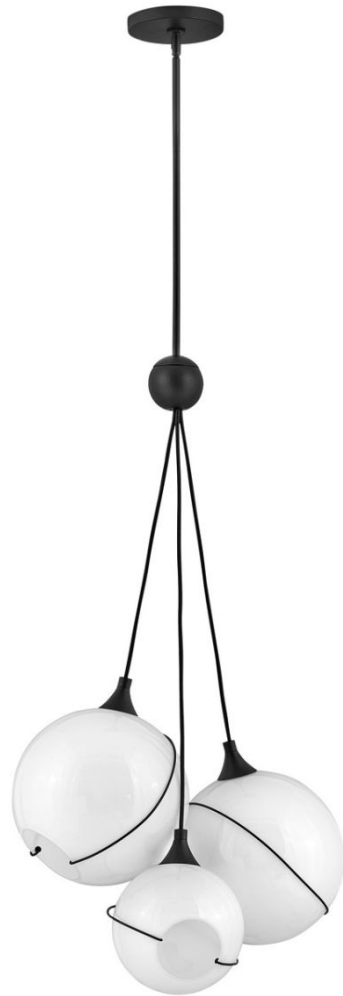

lisa mcdennon
COLLECTION

SKYE

30304BLK-WH

LARGE THREE LIGHT PENDANT

Mesmerizingly asymmetrical with a bohemian, mid-century modern flair, Skye showcases stunning globes of clear or cased opal glass with off-center openings. Slender rings and delicate details in Heritage Brass or Black finishes pull the look together, while adjustable wires allow you to create the perfect look for your space.

DETAILS	
FINISH:	Black
MATERIAL:	Steel
GLASS:	Cased Opal
SLOPE DEGREE:	90
DIMMABLE:	YES - WITH DIMMABLE LAMP (NOT INCLUDED)

DIMENSIONS	
WIDTH:	18.3"
HEIGHT:	36.5"
WEIGHT:	10.6lb

LIGHT SOURCE	
LIGHT SOURCE:	Socketed
WATTAGE:	3-10w Med. LED, 100w Equiv.
VOLTAGE:	120v

MOUNTING	
CANOPY:	6.25 Dia.
LEAD WIRE:	1 X 120"
MAX HEIGHT:	69.5

SHIPPING	
CARTON LENGTH:	26
CARTON WIDTH:	23
CARTON HEIGHT:	13.3
CARTON WEIGHT:	15.8

PRODUCT DETAILS:

- Dry Rated
- Includes (1) 6" stem and (2) 12" stems to customize hanging height
- Can be hung on a sloped ceiling
- Eclectic style that mixes unconventional elements; Unique and sophisticated designs that feel modern and vintage at the same time
- Part of the Lisa McDennon Collection of eclectic lighting designs, blending traditional and modern West Coast styles with striking natural elements, sculptural silhouettes, and layered textiles