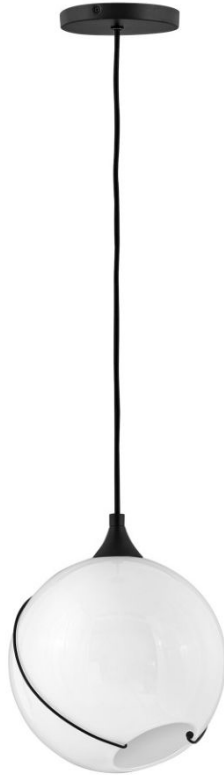

lisa mcdennon
COLLECTION

SKYE

30303BLK-WH

SMALL PENDANT

Mesmerizingly asymmetrical with a bohemian, mid-century modern flair, Skye showcases a stunning globe of clear or cased opal glass with an off-center opening. A slender ring and delicate details in a Heritage Brass or Black finish pull the look together, while an adjustable wire allows you to create the perfect look for your space.

DETAILS	
FINISH:	Black
MATERIAL:	Steel
GLASS:	Cased Opal
SLOPE DEGREE:	90
DIMMABLE:	YES - WITH DIMMABLE LAMP (NOT INCLUDED)

DIMENSIONS	
WIDTH:	10.8"
HEIGHT:	12.8"
WEIGHT:	4.4lb

LIGHT SOURCE	
LIGHT SOURCE:	Socketed
WATTAGE:	1-10w Med. LED, 100w Equiv.
VOLTAGE:	120v

MOUNTING	
CANOPY:	6.25" Dia.
LEAD WIRE:	1 X 120"

SHIPPING	
CARTON LENGTH:	13.5
CARTON WIDTH:	13.5
CARTON HEIGHT:	15.8
CARTON WEIGHT:	6.4

PRODUCT DETAILS:

- Dry Rated
- Can be hung on a sloped ceiling
- Eclectic style that mixes unconventional elements; Unique and sophisticated designs that feel modern and vintage at the same time
- Part of the Lisa McDennon Collection of eclectic lighting designs, blending traditional and modern West Coast styles with striking natural elements, sculptural silhouettes, and layered textiles