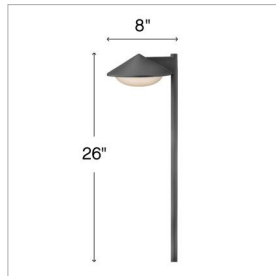

## 1502CY-LL

12V LED PATH LIGHT

DETAILS	
FINISH:	Charcoal Gray
MATERIAL:	Aluminum
GLASS:	Etched Opal
DIMMABLE:	YES - WITH MLV ON TRANSFORMER PRIMARY

DIMENSIONS	
WIDTH:	7.8"
HEIGHT:	26"
DEPTH:	7.8
WEIGHT:	2lb

MOUNTING	
LEAD WIRE:	1 X 36"

SHIPPING	
CARTON LENGTH:	15.2
CARTON WIDTH:	9.5
CARTON HEIGHT:	6.6
CARTON WEIGHT:	3.3