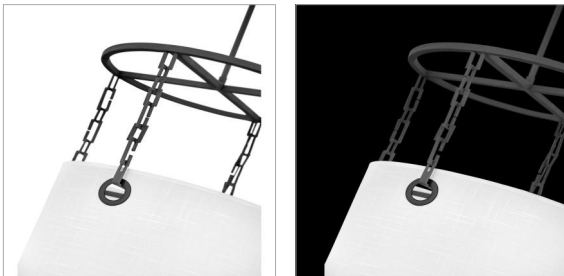

lisa mcdennon
COLLECTION

TRIBECA

38406BLK

MEDIUM DRUM

Tribeca's modern drum pendant design thrills with edgy details. A custom Black chain suspends the crisp white drum shade, held in place by the oversized Black metal grommets and circular gridwork frame.

DETAILS	
FINISH:	Black
MATERIAL:	Steel
SHADE:	White Hardback Linen
SLOPE DEGREE:	90
DIMMABLE:	YES - WITH DIMMABLE LAMP (NOT INCLUDED)

DIMENSIONS	
WIDTH:	30"
HEIGHT:	29.8"
WEIGHT:	11.5lb

LIGHT SOURCE	
LIGHT SOURCE:	Socketed
WATTAGE:	6-14w Med. LED, 100w Equiv. or 6-100w Med.
VOLTAGE:	120v

MOUNTING	
CANOPY:	6.5" Dia.
LEAD WIRE:	1 X 120"
MAX HEIGHT:	64.8

SHIPPING	
CARTON LENGTH:	32
CARTON WIDTH:	32
CARTON HEIGHT:	21.5
CARTON WEIGHT:	26.7

PRODUCT DETAILS:

- Dry Rated
- Includes (1) 6" stem and (2) 12" stems to customize hanging height
- Can be hung on a sloped ceiling
- Bold silhouette with dramatic details creates a modern statement
- Part of the Lisa McDennon Collection of eclectic lighting designs, blending traditional and modern West Coast styles with striking natural elements, sculptural silhouettes, and layered textiles