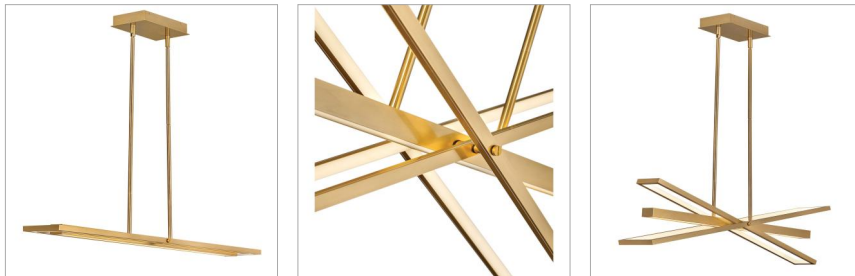

## FR34806LCB

### SMALL ADJUSTABLE LED LINEAR

Tangent strikes a pose with its articulating integrated LED frames, each lit from within to create a modern sculptural statement. This dynamic linear chandelier commands attention in either bold Black or Lacquered Brass finish options.

DETAILS	
FINISH:	Lacquered Brass
MATERIAL:	Aluminum
DIMMABLE:	YES - CL TYPE DIMMER (SSL7A)

DIMENSIONS	
WIDTH:	36"
HEIGHT:	20"
DEPTH:	6.3
WEIGHT:	8.5lb

LIGHT SOURCE	
LIGHT SOURCE:	Integrated LED
LED NAME:	L34806D
WATTAGE:	48w LED *Included
VOLTAGE:	120v
LUMENS:	3200
CRI:	92
INCANDESCENT EQUIVALENCY:	2 x 75w
DIMMABLE:	YES - CL TYPE DIMMER (SSL7A)

#### PRODUCT DETAILS:

- Dry Rated
- Includes (2) 6" stems and (4) 12" stems to customize hanging height
- Can be hung on a sloped ceiling
- LED components carry a 5-year limited warranty
- Bold silhouette with dramatic details creates a modern statement
- Energy-efficient integrated LED - safer for the environment and low maintenance