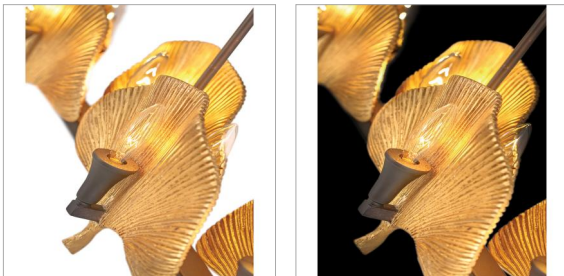

CERA

FR33609MR

MEDIUM TWELVE LIGHT LINEAR

Paying homage to the ornamental Ginkgo tree, Cera's intricate cast leaves help awaken an elegant decor, while its Bronze finish against Cleopatra Gold blossoms chic allure throughout a space.

DETAILS	
FINISH:	Museum Bronze
MATERIAL:	Steel
SLOPE DEGREE:	90
DIMMABLE:	YES - WITH DIMMABLE LAMP (NOT INCLUDED)

DIMENSIONS	
WIDTH:	48"
HEIGHT:	9.3"
DEPTH:	8.3
WEIGHT:	10.3lb

LIGHT SOURCE	
LIGHT SOURCE:	Socketed
WATTAGE:	12-5w Cand. LED
VOLTAGE:	120v

MOUNTING	
CANOPY:	4.5"W X 16"L
LEAD WIRE:	1 X 120"
MAX HEIGHT:	40

SHIPPING	
CARTON LENGTH:	52.5
CARTON WIDTH:	12.5
CARTON HEIGHT:	14
CARTON WEIGHT:	15.7

PRODUCT DETAILS:

- Dry Rated
- Includes (2) 6" stems and (4) 12" stems to customize hanging height
- Can be hung on a sloped ceiling
- Striking and glamorous silhouette with luxe details and a rich finish that makes a dramatic statement