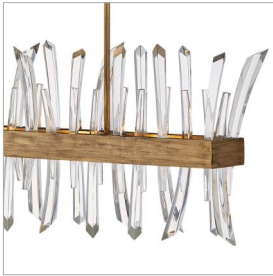

REVEL

FR30908BNG

MEDIUM FOUR LIGHT LINEAR

A compelling design that captivates from any angle, the Revel family gleams with sophistication. Luxurious crystal rods are honed into unexpected asymmetrical formations to produce an organic elegance that is both raw and refined. Revel's linear and circular chandeliers are available in both Burnished Gold and rich Black finish options.

| DETAILS | |
|---------------|-----------------------------------------|
| FINISH: | Burnished Gold |
| MATERIAL: | Steel |
| SLOPE DEGREE: | 90 |
| DIMMABLE: | YES - WITH DIMMABLE LAMP (NOT INCLUDED) |

| DIMENSIONS | |
|------------|-------|
| WIDTH: | 41.5" |
| HEIGHT: | 16" |
| DEPTH: | 5.3 |
| WEIGHT: | 6.8lb |

| LIGHT SOURCE | |
|---------------|----------------------------|
| LIGHT SOURCE: | Socketed |
| WATTAGE: | 4-5w Cand. LED, 60w Equiv. |
| VOLTAGE: | 120v |

PRODUCT DETAILS:

- Dry Rated
- Can be hung on a sloped ceiling
- This design features a luxurious gold finish with an opulent sheen
- Striking and glamorous silhouette with luxe details and a rich finish that makes a dramatic statement