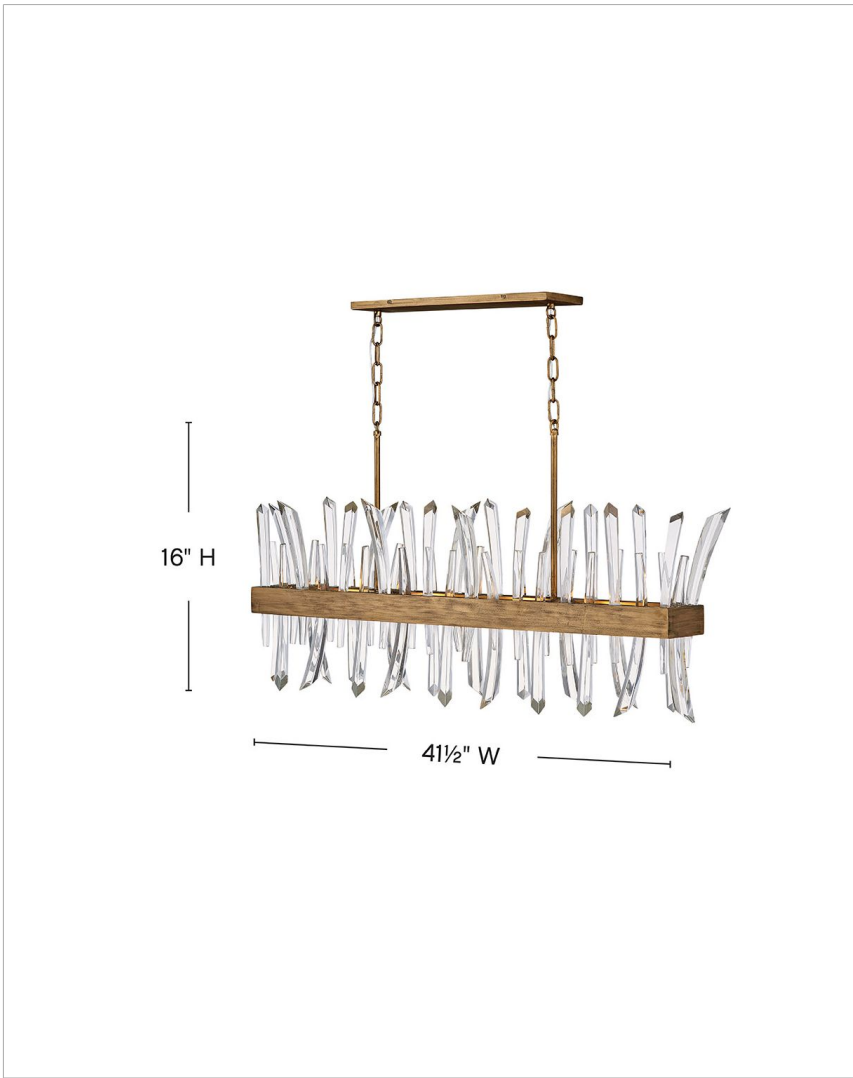

REVEL

FR30908BNG

MEDIUM FOUR LIGHT LINEAR

A compelling design that captivates from any angle, the Revel family gleams with sophistication. Luxurious crystal rods are honed into unexpected asymmetrical formations to produce an organic elegance that is both raw and refined. Revel's linear and circular chandeliers are available in both Burnished Gold and rich Black finish options.

| DETAILS | |
|---------------|-----------------------------------------|
| FINISH: | Burnished Gold |
| MATERIAL: | Steel |
| SLOPE DEGREE: | 90 |
| DIMMABLE: | YES - WITH DIMMABLE LAMP (NOT INCLUDED) |

| DIMENSIONS | |
|------------|-------|
| WIDTH: | 41.5" |
| HEIGHT: | 16" |
| DEPTH: | 5.3 |
| WEIGHT: | 6.8lb |

| LIGHT SOURCE | |
|---------------|----------------------------|
| LIGHT SOURCE: | Socketed |
| WATTAGE: | 4-5w Cand. LED, 60w Equiv. |
| VOLTAGE: | 120v |

PRODUCT DETAILS:

- Dry Rated
- Can be hung on a sloped ceiling
- This design features a luxurious gold finish with an opulent sheen
- Striking and glamorous silhouette with luxe details and a rich finish that makes a dramatic statement