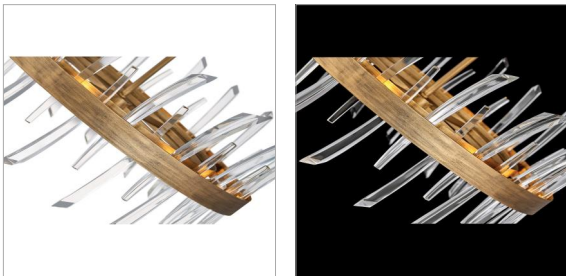

### MEDIUM SINGLE TIER CHANDELIER

A compelling design that captivates from any angle, the Revel family gleams with sophistication. Luxurious crystal rods are honed into unexpected asymmetrical formations to produce an organic elegance that is both raw and refined. Revel's linear and circular chandeliers are available in both Burnished Gold and rich Black finish options.

DETAILS	
FINISH:	Burnished Gold
MATERIAL:	Steel
SLOPE DEGREE:	90
DIMMABLE:	YES - WITH DIMMABLE LAMP (NOT INCLUDED)

DIMENSIONS	
WIDTH:	28"
HEIGHT:	17.3"
WEIGHT:	11.6lb

LIGHT SOURCE	
LIGHT SOURCE:	Socketed
WATTAGE:	8-5w Cand. LED
VOLTAGE:	120v

#### PRODUCT DETAILS:

- Dry Rated
- Can be hung on a sloped ceiling
- This design features a luxurious gold finish with an opulent sheen
- Striking and glamorous silhouette with luxe details and a rich finish that makes a dramatic statement