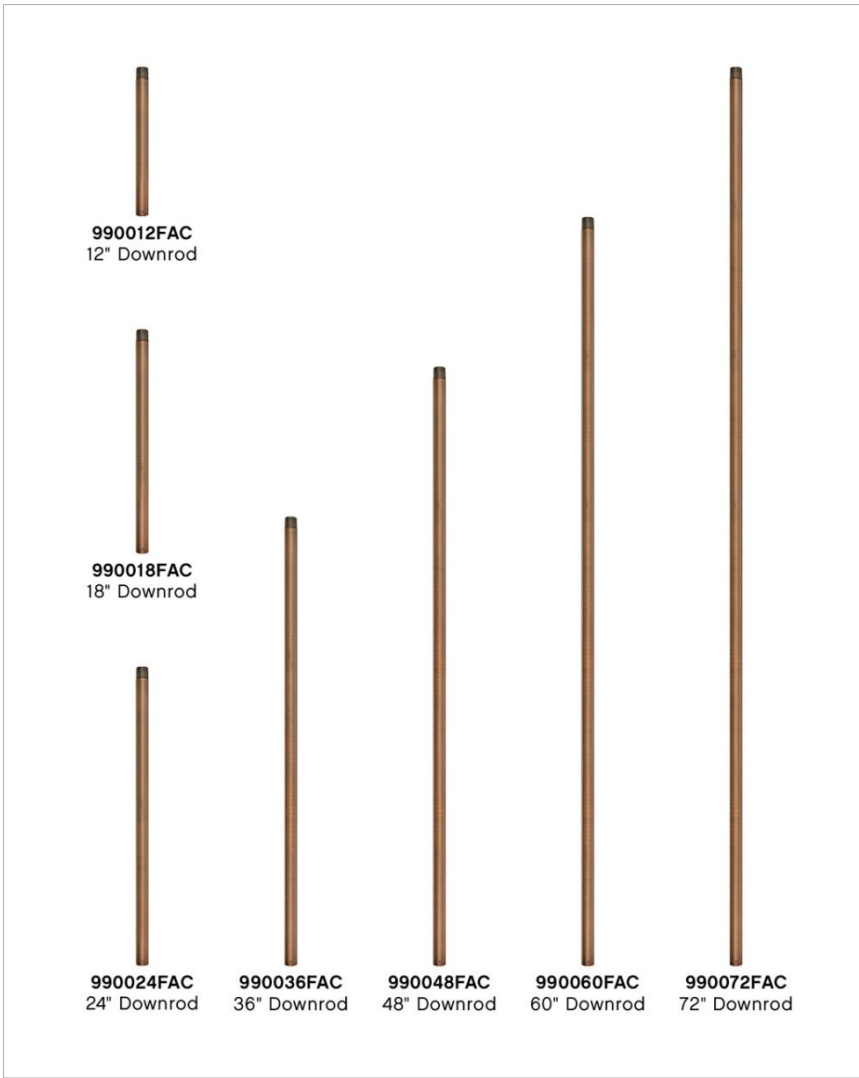

18" DOWNROD

990018FAC

18" DOWNROD

DETAILS	
FINISH:	Antique Copper
MATERIAL:	Steel
DIMMABLE:	No

DIMENSIONS	
WIDTH:	1"
HEIGHT:	18"

SHIPPING	
CARTON LENGTH:	18
CARTON WIDTH:	1
CARTON HEIGHT:	1
CARTON WEIGHT:	1.2

PRODUCT DETAILS:

- Suitable for use in dry (indoor) locations as defined by NEC and CEC. Meets United States UL Underwriters Laboratories & CSA Canadian Standards Association Product Safety Standards.
- For more information on how to control your ceiling fan via the Hinkley Home Automation App, [click here](#).
- Gleaming copper finish that ages naturally over time