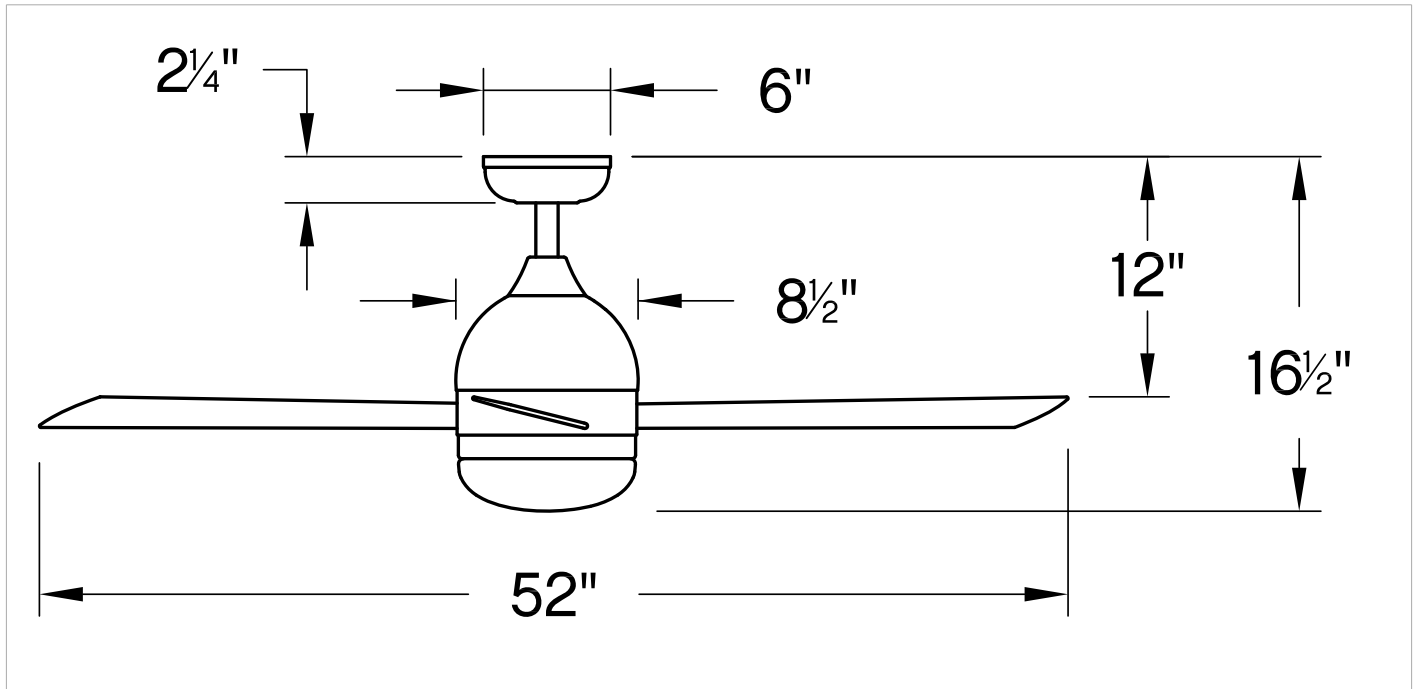

VERGE

902352FMW-LWA

VERGE 52" LED FAN

DETAILS	
FAN FINISH:	Matte White
GLASS:	Etched Opal
BLADE COUNT:	3
SLOPE DEGREE:	20

DIMENSIONS	
WIDTH:	52"
HEIGHT:	16.5"

LIGHT SOURCE	
LED NAME:	ER2G16W7
VOLTAGE:	120v
LUMENS:	1320
CRI:	95

MOUNTING	
CANOPY:	6" Dia.
LEAD WIRE:	1 X 76"

SHIPPING	
CARTON LENGTH:	26
CARTON WIDTH:	11
CARTON HEIGHT:	12

VERGE

PRODUCT DETAILS:

- This item includes a 4.5" down rod (other lengths of down rods are available)
- Control your fan's power, light, speed, direction, and so much more from the Hinkley Home Automation app
- Can be hung on a sloped ceiling
- Fan Control included, HIRO Control - 3 Speed Non-Reversing. All-in-one HIRO remote controls power, speed, and lighting; use as a wall control or portable remote
- Bold silhouette with dramatic details creates a modern statement
- Accessory controls are available that are compatible with your home's WiFi network
- LED components carry a 5-year limited warranty
- Energy-efficient integrated LED - safer for the environment and low maintenance

HINKLEY

HINKLEY
33000 Pin Oak Parkway
Avon Lake, OH 44012

PHONE: (440) 653-5500
Toll Free: 1 (800) 446-5539

hinkley.com

VERGE 52" LED FAN

902352FMW-LWA

PERFORMANCE SPECIFICATIONS	STANDARD	
	HIGH SPEED	AVERAGE SPEED
Airflow	5226	3642
EnergyUse	52.4	32.8
EnergyCost	15	9
Efficiency	100	111
AMPS	0.44	0.31
RPMS	167	115