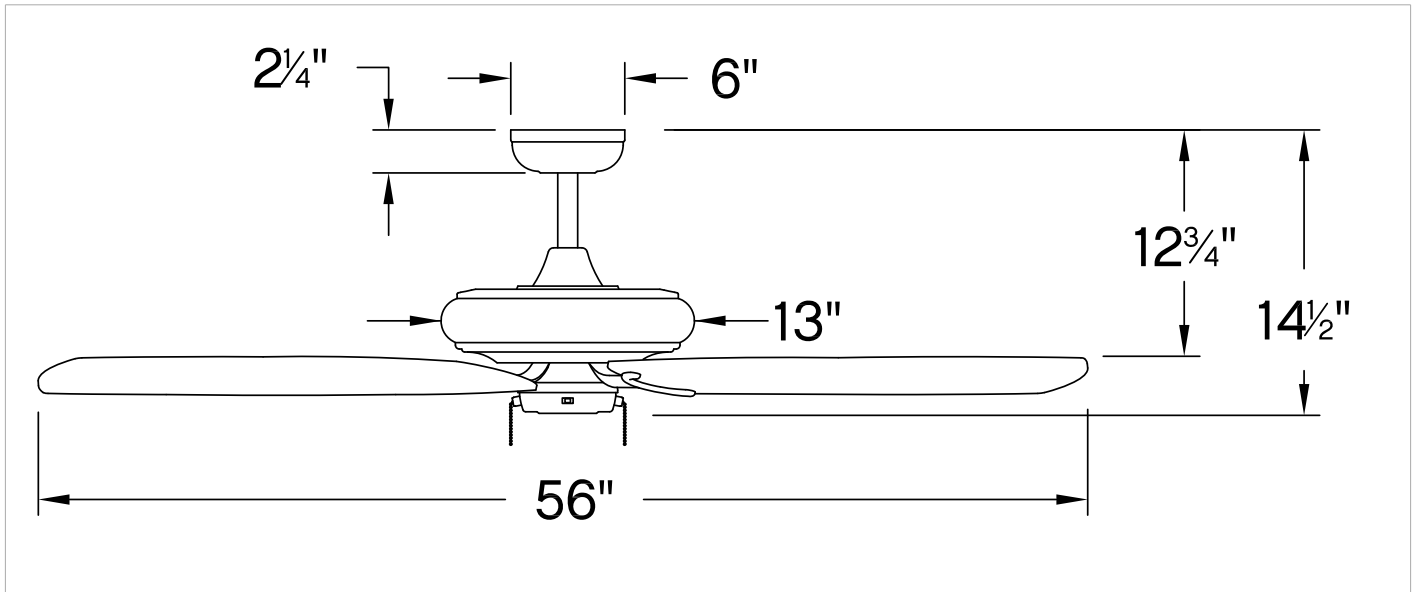

MOUNTING	
CANOPY:	6" Dia.
LEAD WIRE:	1 X 76"

SHIPPING	
CARTON LENGTH:	16
CARTON WIDTH:	16
CARTON HEIGHT:	10.5

Illuminating with soft, diffused luminescence, Grove's built-in uplight feature visually expands any room with ambient light. Its transitional design complements a room's decor with its multiple finish options and reversible blades. Equipped with LED bulbs and DC motor technology, Grove delivers excellent energy efficiency. Blades are included with every fan.

HINKLEY

HINKLEY
33000 Pin Oak Parkway
Avon Lake, OH 44012

PHONE: (440) 653-5500
Toll Free: 1 (800) 446-5539

hinkley.com

GROVE 56" FAN

901256FPW-NID

PERFORMANCE SPECIFICATIONS	STANDARD	
	HIGH SPEED	AVERAGE SPEED
Airflow	6296	4343
EnergyUse	32.6	21.8
EnergyCost	9	6
Efficiency	193	199
AMPS	0.43	0.26
RPMS	150	100