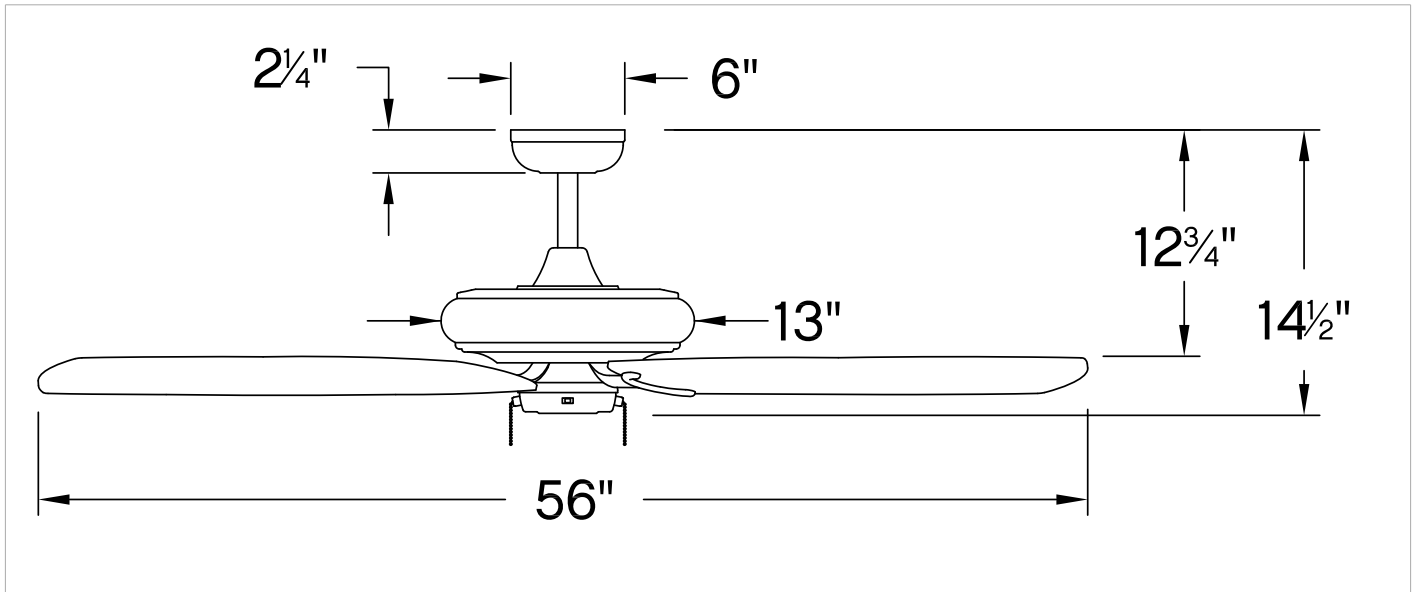

GROVE 56" FAN

901256FBN-NID

PERFORMANCE SPECIFICATIONS	STANDARD	
	HIGH SPEED	AVERAGE SPEED
Airflow	6296	4343
EnergyUse	32.6	21.8
EnergyCost	9	6
Efficiency	193	199
AMPS	0.43	0.26
RPMS	150	100

AVERAGE PERFORMANCE AND ENERGY INFORMATION

ENERGYGUIDE

Estimated Yearly Energy Cost

$6

Cost Range of Similar Models (19" – 84")

$3 | | | $34

- Based on 12 cents per kWh and 6.4 hours use per day
- Your cost depends on rates and use
- Energy Use: 22 Watts

Airflow

4,343

Cubic Feet Per Minute

- The higher the airflow, the more air the fan will move
- Airflow Efficiency: 199 Cubic Feet Per Minute Per Watt

All estimates based on typical use, excluding lights ftc.gov/energy

Airflow Shown is a Weighted Average of High and Low Cubic Feet per Minute Based on Downrod

HINKLEY

HINKLEY
33000 Pin Oak Parkway
Avon Lake, OH 44012

PHONE: (440) 653-5500
Toll Free: 1 (800) 446-5539

hinkley.com