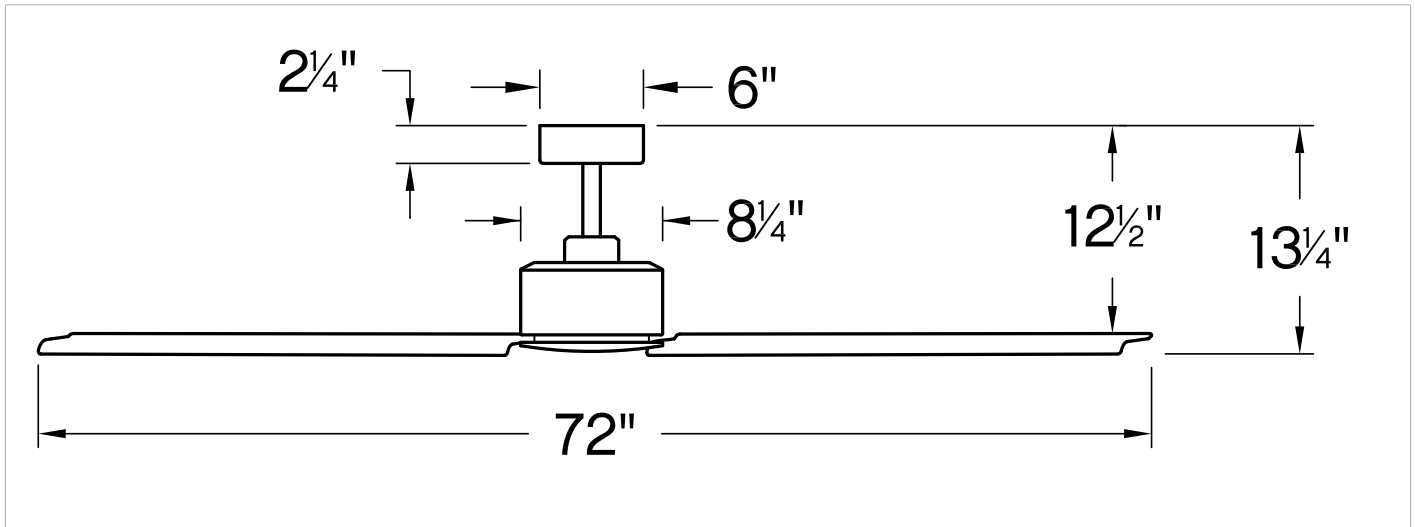

INDY 72" FAN

900972FMM-NWA

PERFORMANCE SPECIFICATIONS	STANDARD	
	HIGH SPEED	AVERAGE SPEED
Airflow	6425	4465
EnergyUse	62.6	39
EnergyCost	18	11
Efficiency	103	115
AMPS	0.52	0.37
RPMS	83	72