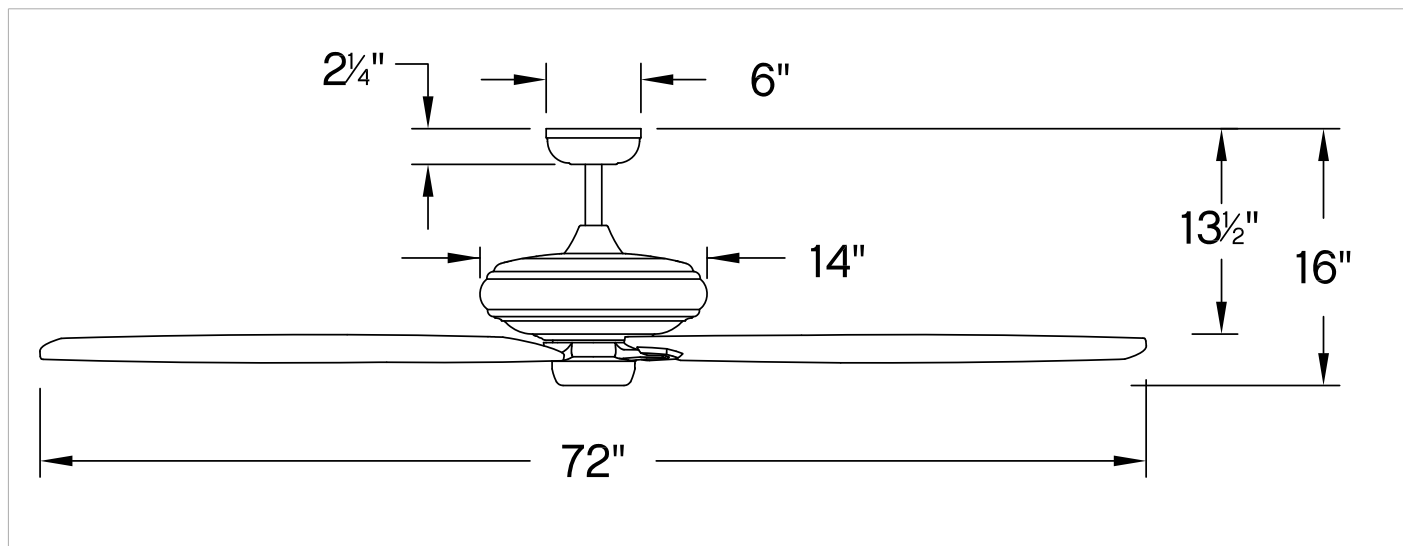

VOLTAGE:	120v
----------	------

MOUNTING

CANOPY:	6" Dia.
LEAD WIRE:	1 X 76"

SHIPPING

CARTON LENGTH:	17
CARTON WIDTH:	17
CARTON HEIGHT:	12

Grander is a perfect blend of modern and traditional elements, creating a silhouette that complements virtually any interior space. Available in an assortment of five stylish finishes with reversible blades, it features DC motor technology to deliver excellent energy efficiency. Blades are included with every fan.

HINKLEY

HINKLEY
33000 Pin Oak Parkway
Avon Lake, OH 44012

PHONE: (440) 653-5500
Toll Free: 1 (800) 446-5539

hinkley.com

GRANDER 72" FAN

900672FPW-NID

PERFORMANCE SPECIFICATIONS	STANDARD	
	HIGH SPEED	AVERAGE SPEED
Airflow	8412	6037
EnergyUse	29.6	19
EnergyCost	8	5
Efficiency	284	324
AMPS	0.41	0.24
RPMS	115	80