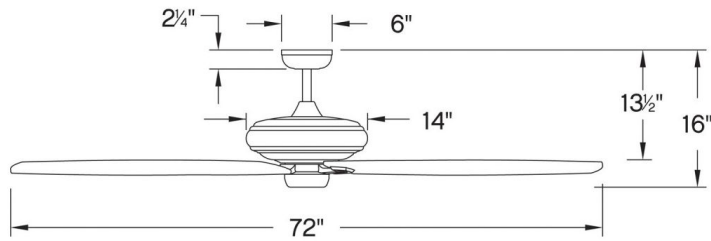

GRANDER

900672FPW-NID

GRANDER 72" FAN

DETAILS

FAN FINISH:	Pewter
BLADE COUNT:	5
SLOPE DEGREE:	22

DIMENSIONS

WIDTH:	72"
HEIGHT:	16"

LIGHT SOURCE

VOLTAGE:	120v
----------	------

MOUNTING

CANOPY:	6" Dia.
LEAD WIRE:	1 X 76"

SHIPPING

CARTON LENGTH:	17
CARTON WIDTH:	17
CARTON HEIGHT:	12

Grander is a perfect blend of modern and traditional elements, creating a silhouette that complements virtually any interior space. Available in an assortment of five stylish finishes with reversible blades, it features DC motor technology to deliver excellent energy efficiency. Blades are included with every fan.

PRODUCT DETAILS:

- Dry Rated
- Control your fan's power, light, speed, direction, and so much more from the Hinkley Home Automation app
- Can be hung on a sloped ceiling
- Accessory controls are available that are compatible with your home's WiFi network
- Reversible blades included; two finishes allow for easily customizable style
- This item includes a 6" down rod (other lengths of down rods are available)
- Merging the best of traditional and modern elements with a sophisticated and streamlined look
- Fan Control included, Wall Control - 6 Speed Reversing