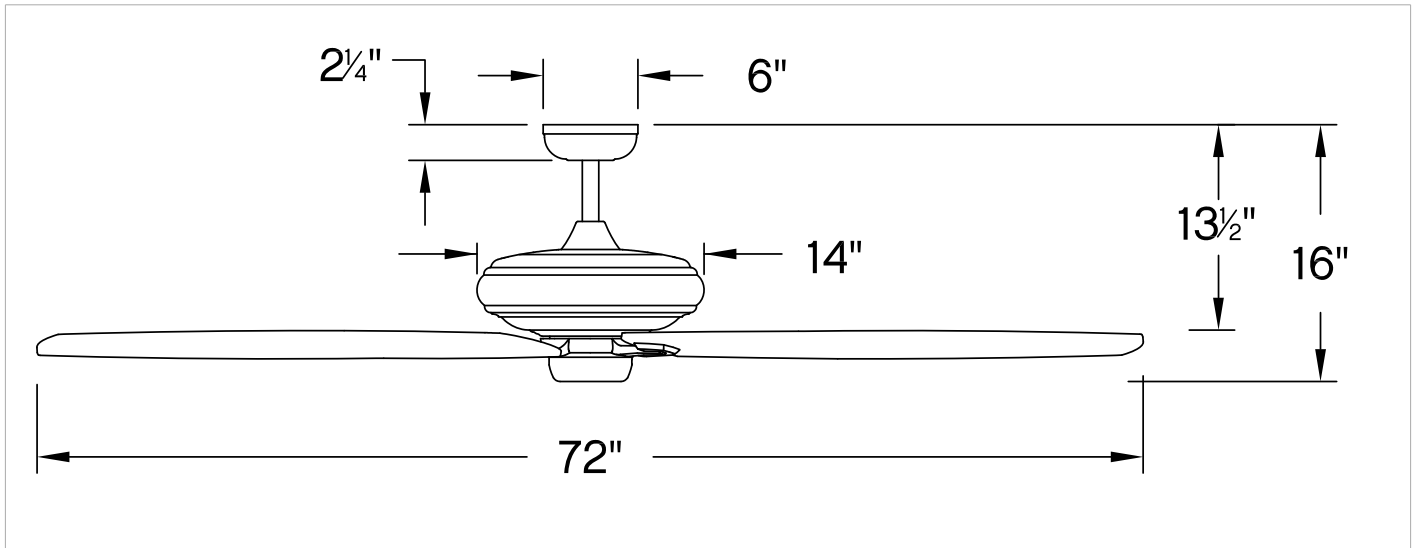

GRANDER 72" FAN

900672FPW-NID

PERFORMANCE SPECIFICATIONS	STANDARD	
	HIGH SPEED	AVERAGE SPEED
Airflow	8412	6037
EnergyUse	29.6	19
EnergyCost	8	5
Efficiency	284	324
AMPS	0.41	0.24
RPMS	115	80

AVERAGE PERFORMANCE AND ENERGY INFORMATION

ENERGYGUIDE

Estimated Yearly Energy Cost

$5

Cost Range of Similar Models (19" - 84")

$3 | | | $34

- Based on 12 cents per kWh and 6.4 hours use per day
- Your cost depends on rates and use
- Energy Use: 19 Watts

Airflow

6,037

Cubic Feet Per Minute

- The higher the airflow, the more air the fan will move
- Airflow Efficiency: 324 Cubic Feet Per Minute Per Watt

All estimates based on typical use, excluding lights ftc.gov/energy

Airflow Shown is a Weighted Average of High and Low Cubic Feet per Minute Based on Downrod

HINKLEY

HINKLEY
33000 Pin Oak Parkway
Avon Lake, OH 44012

PHONE: (440) 653-5500
Toll Free: 1 (800) 446-5539

hinkley.com