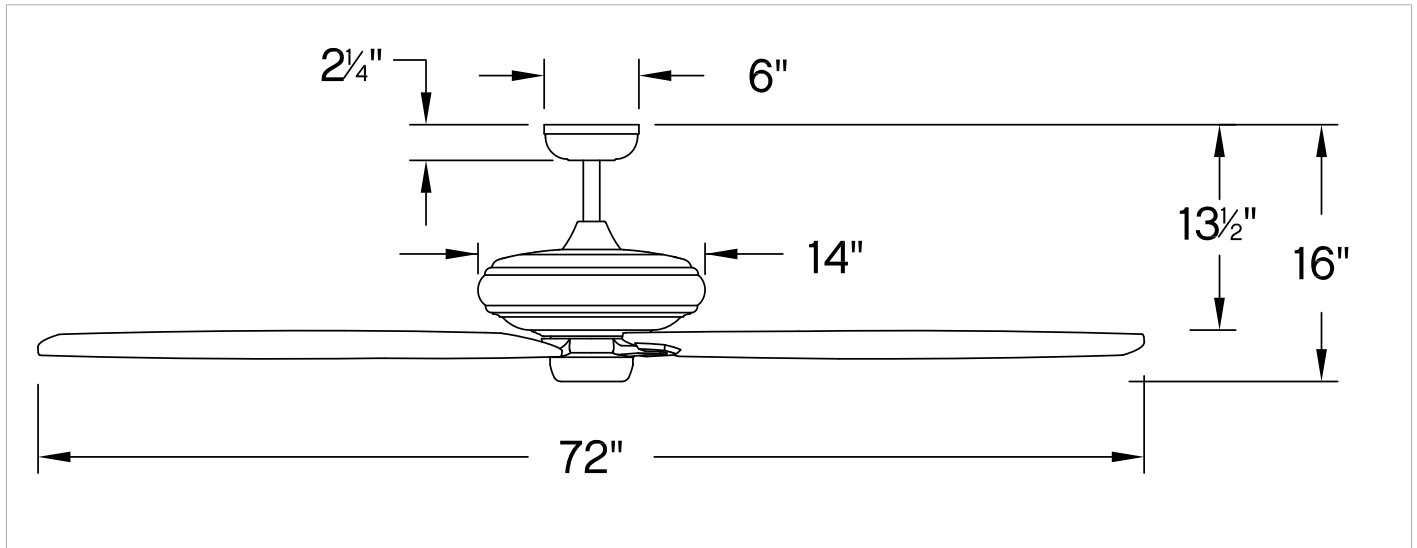

SHIPPING	
CARTON LENGTH:	17
CARTON WIDTH:	17
CARTON HEIGHT:	12

Grander is a perfect blend of modern and traditional elements, creating a silhouette that complements virtually any interior space. Available in an assortment of five stylish finishes with reversible blades, it features DC motor technology to deliver excellent energy efficiency. Blades are included with every fan.

HINKLEY

HINKLEY
33000 Pin Oak Parkway
Avon Lake, OH 44012

PHONE: (440) 653-5500
Toll Free: 1 (800) 446-5539

hinkley.com

GRANDER 72" FAN

900672FGT-NID

PERFORMANCE SPECIFICATIONS	STANDARD	
	HIGH SPEED	AVERAGE SPEED
Airflow	8412	6037
EnergyUse	29.6	19
EnergyCost	8	5
Efficiency	284	324
AMPS	0.41	0.24
RPMS	115	80