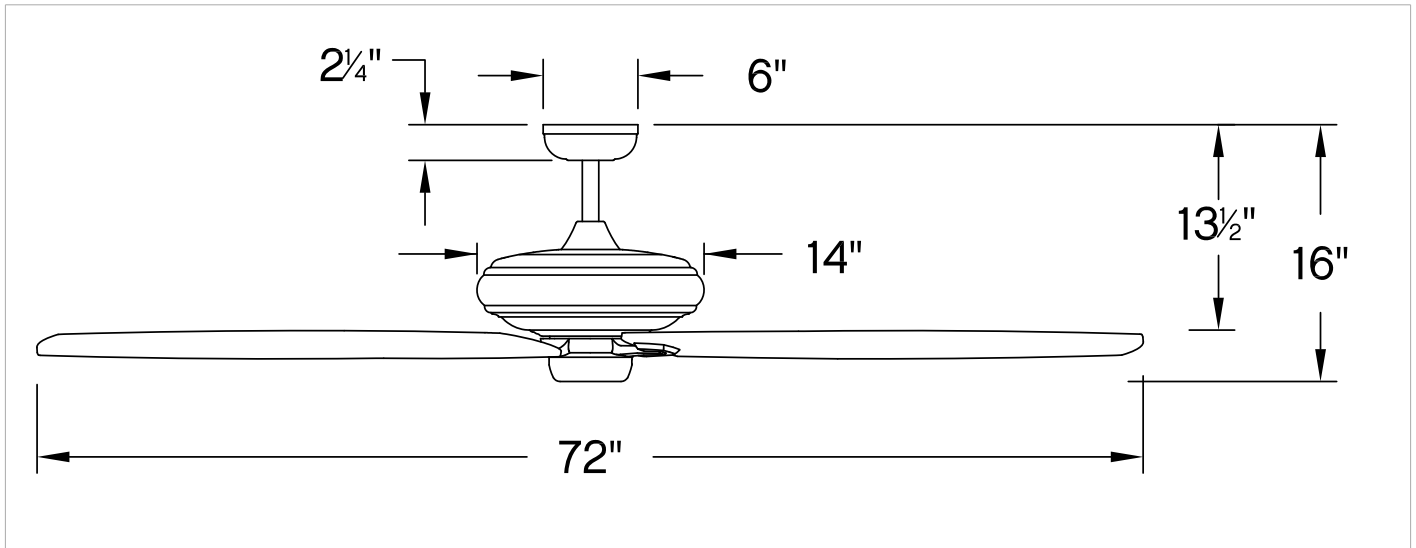

GRANDER 72" FAN

900672FGT-NID

PERFORMANCE SPECIFICATIONS	STANDARD	
	HIGH SPEED	AVERAGE SPEED
Airflow	8412	6037
EnergyUse	29.6	19
EnergyCost	8	5
Efficiency	284	324
AMPS	0.41	0.24
RPMS	115	80