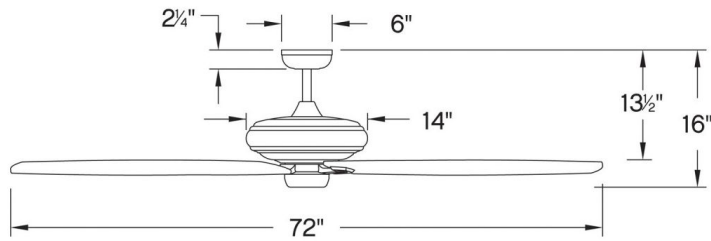

GRANDER

900672FGT-NID

GRANDER 72" FAN

DETAILS	
FAN FINISH:	Graphite
BLADE COUNT:	5
SLOPE DEGREE:	22

DIMENSIONS	
WIDTH:	72"
HEIGHT:	16"

LIGHT SOURCE	
VOLTAGE:	120v

MOUNTING	
CANOPY:	6" Dia.
LEAD WIRE:	1 X 76"

SHIPPING	
CARTON LENGTH:	17
CARTON WIDTH:	17
CARTON HEIGHT:	12

Grander is a perfect blend of modern and traditional elements, creating a silhouette that complements virtually any interior space. Available in an assortment of five stylish finishes with reversible blades, it features DC motor technology to deliver excellent energy efficiency. Blades are included with every fan.