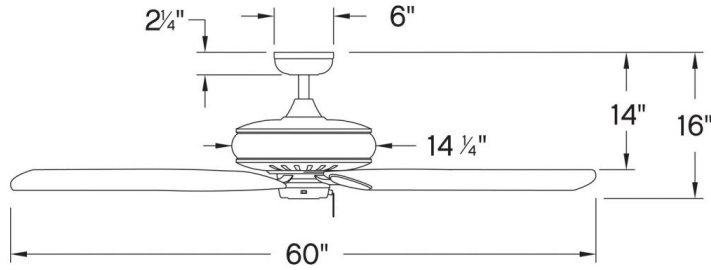

GLADIATOR

900460FSS-NID

GLADIATOR 60" FAN

DETAILS

FAN FINISH:	Satin Steel
BLADE COUNT:	5
SLOPE DEGREE:	22

DIMENSIONS

WIDTH:	60"
HEIGHT:	16"

LIGHT SOURCE

VOLTAGE:	120v
----------	------

MOUNTING

CANOPY:	6" Dia.
LEAD WIRE:	1 X 76"

SHIPPING

CARTON LENGTH:	29.5
CARTON WIDTH:	17
CARTON HEIGHT:	11

With the greatest combination of power, versatility and technology, Gladiator has it all. Its DC motor technology delivers excellent energy efficiency, and is available in all of Hinkley's best finishes with reversible blades, maximizing design choices for almost any interior space. Blades are included with every fan.

PRODUCT DETAILS:

- Dry Rated
- Classic, elegant lines and timeless details enhance a traditional space
- This item includes a 4.5" down rod (other lengths of down rods are available)
- This design is made with stainless steel for superior strength and performance
- Pull chain manual reverse, accessory controls available
- Control your fan's power, light, speed, direction, and so much more from the Hinkley Home Automation app
- Can be hung on a sloped ceiling
- Accessory controls are available that are compatible with your home's WiFi network