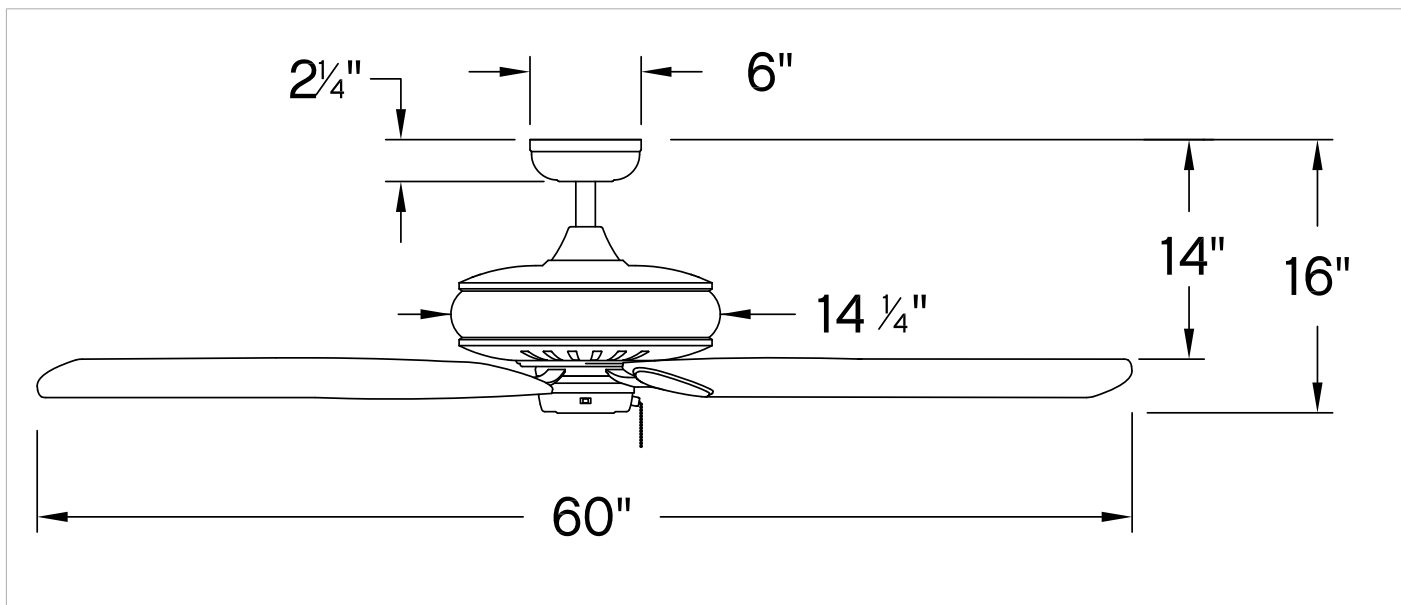

GLADIATOR 60" FAN

900460FSS-NID

PERFORMANCE SPECIFICATIONS	STANDARD	
	HIGH SPEED	AVERAGE SPEED
Airflow	6254	4670
EnergyUse	31.2	20
EnergyCost	9	6
Efficiency	200	231
AMPS	0.41	0.25
RPMS	116	86

HINKLEY

HINKLEY
33000 Pin Oak Parkway
Avon Lake, OH 44012

PHONE: (440) 653-5500
Toll Free: 1 (800) 446-5539

hinkley.com