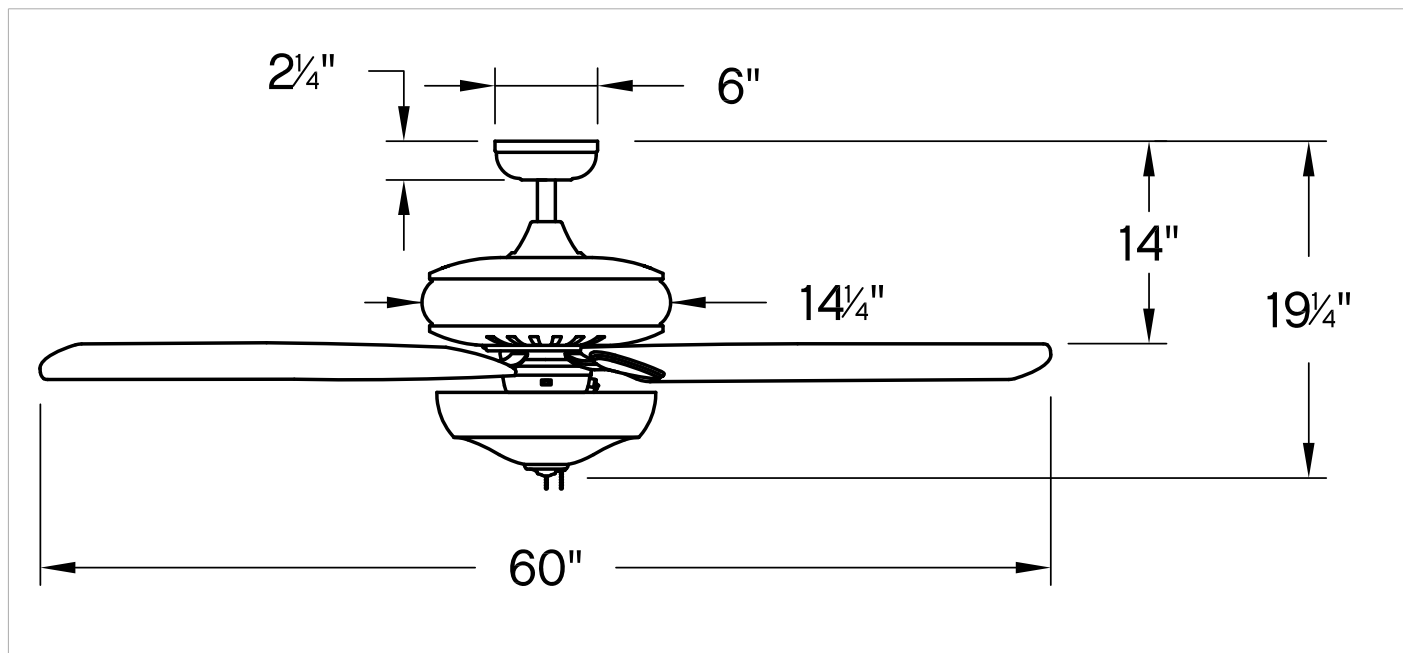

GLADIATOR ILLUMINATED

900460FSS-LID

GLADIATOR ILLUMINATED 60" LED FAN

DETAILS	
FAN FINISH:	Satin Steel
GLASS:	White Linen
BLADE COUNT:	5
SLOPE DEGREE:	22

DIMENSIONS	
WIDTH:	60"
HEIGHT:	19.3"

LIGHT SOURCE	
LED NAME:	(3) E900460LED
VOLTAGE:	120v
LUMENS:	2430
CRI:	90

MOUNTING	
CANOPY:	6" Dia.
LEAD WIRE:	1 X 76"

SHIPPING	
CARTON LENGTH:	29.5
CARTON WIDTH:	17
CARTON HEIGHT:	11

With the greatest combination of power, versatility and technology, Gladiator has it all. Its LED bulbs and DC motor technology deliver excellent energy efficiency. Gladiator comes in all of Hinkley's best finishes with reversible blades, maximizing design choices for almost any interior space. Blades are included with every fan.

PRODUCT DETAILS:

- Dry Rated
- Classic, elegant lines and timeless details enhance a traditional space
- This item includes a 4.5" down rod (other lengths of down rods are available)
- This design is made with stainless steel for superior strength and performance
- Pull chain manual reverse, accessory controls available
- Control your fan's power, light, speed, direction, and so much more from the Hinkley Home Automation app
- Can be hung on a sloped ceiling
- LED bulbs carry a 3-year limited warranty

HINKLEY

HINKLEY
33000 Pin Oak Parkway
Avon Lake, OH 44012

PHONE: (440) 653-5500
Toll Free: 1 (800) 446-5539

hinkley.com

GLADIATOR ILLUMINATED 60" LED FAN

900460FSS-LID

PERFORMANCE SPECIFICATIONS	STANDARD	
	HIGH SPEED	AVERAGE SPEED
Airflow	6118	4571
EnergyUse	31.3	20
EnergyCost	9	6
Efficiency	196	223
AMPS	0.41	0.26
RPMS	116	88