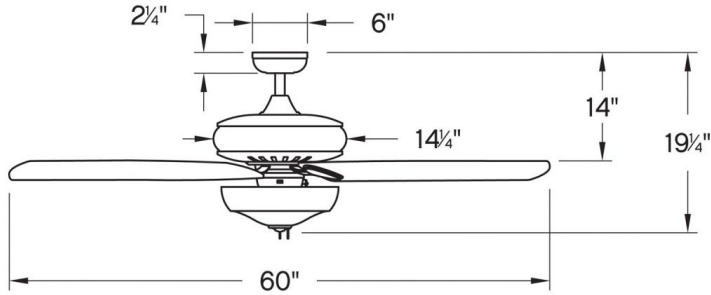

GLADIATOR ILLUMINATED

900460FSS-LID

GLADIATOR ILLUMINATED 60" LED FAN

DETAILS	
FAN FINISH:	Satin Steel
GLASS:	White Linen
BLADE COUNT:	5
SLOPE DEGREE:	22

DIMENSIONS	
WIDTH:	60"
HEIGHT:	19.3"

LIGHT SOURCE	
LED NAME:	(3) E900460LED
VOLTAGE:	120v
LUMENS:	2430
CRI:	90

MOUNTING	
CANOPY:	6" Dia.
LEAD WIRE:	1 X 76"

SHIPPING	
CARTON LENGTH:	29.5
CARTON WIDTH:	17
CARTON HEIGHT:	11

With the greatest combination of power, versatility and technology, Gladiator has it all. Its LED bulbs and DC motor technology deliver excellent energy efficiency. Gladiator comes in all of Hinkley's best finishes with reversible blades, maximizing design choices for almost any interior space. Blades are included with every fan.

PRODUCT DETAILS:

- Dry Rated
- Classic, elegant lines and timeless details enhance a traditional space
- This item includes a 4.5" down rod (other lengths of down rods are available)
- This design is made with stainless steel for superior strength and performance
- Pull chain manual reverse, accessory controls available
- Control your fan's power, light, speed, direction, and so much more from the Hinkley Home Automation app
- Can be hung on a sloped ceiling
- LED bulbs carry a 3-year limited warranty