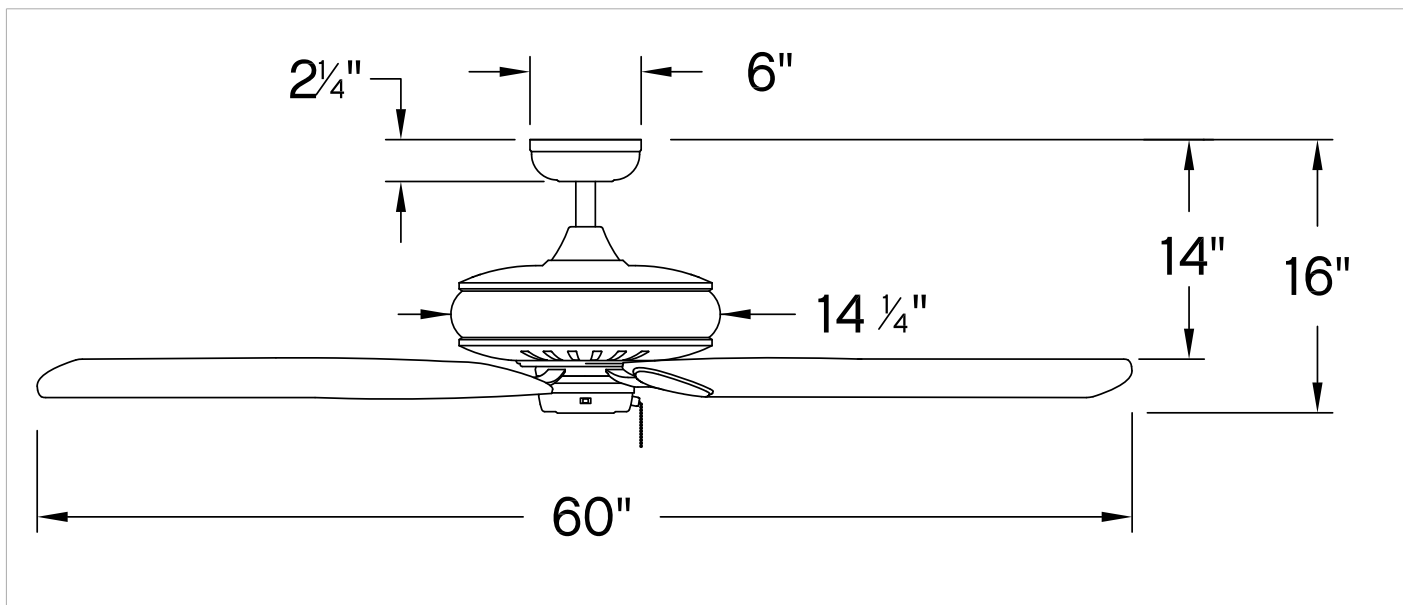

HINKLEY

HINKLEY
33000 Pin Oak Parkway
Avon Lake, OH 44012

PHONE: (440) 653-5500
Toll Free: 1 (800) 446-5539

hinkley.com

GLADIATOR 60" FAN

900460FMM-NID

PERFORMANCE SPECIFICATIONS	STANDARD	
	HIGH SPEED	AVERAGE SPEED
Airflow	6254	4670
EnergyUse	31.2	20
EnergyCost	9	6
Efficiency	200	231
AMPS	0.41	0.25
RPMS	116	86