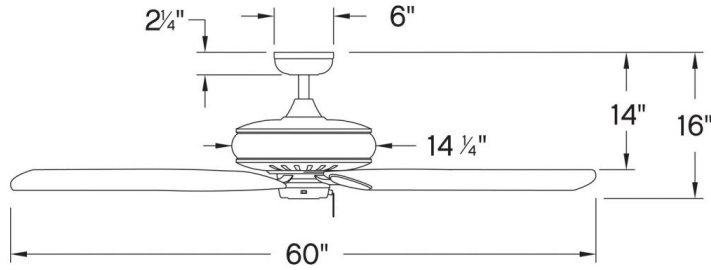

GLADIATOR

900460FMM-NID

GLADIATOR 60" FAN

DETAILS

FAN FINISH:	Metallic Matte Bronze
BLADE COUNT:	5
SLOPE DEGREE:	22

DIMENSIONS

WIDTH:	60"
HEIGHT:	16"

LIGHT SOURCE

VOLTAGE:	120v
----------	------

MOUNTING

CANOPY:	6" Dia.
LEAD WIRE:	1 X 76"

SHIPPING

CARTON LENGTH:	29.5
CARTON WIDTH:	17
CARTON HEIGHT:	11

With the greatest combination of power, versatility and technology, Gladiator has it all. Its DC motor technology delivers excellent energy efficiency, and is available in all of Hinkley's best finishes with reversible blades, maximizing design choices for almost any interior space. Blades are included with every fan.

PRODUCT DETAILS:

- Dry Rated
- Classic, elegant lines and timeless details enhance a traditional space
- This item includes a 4.5" down rod (other lengths of down rods are available)
- Pull chain manual reverse, accessory controls available
- Control your fan's power, light, speed, direction, and so much more from the Hinkley Home Automation app
- Can be hung on a sloped ceiling
- Accessory controls are available that are compatible with your home's WiFi network
- Reversible blades included; two finishes allow for easily customizable style