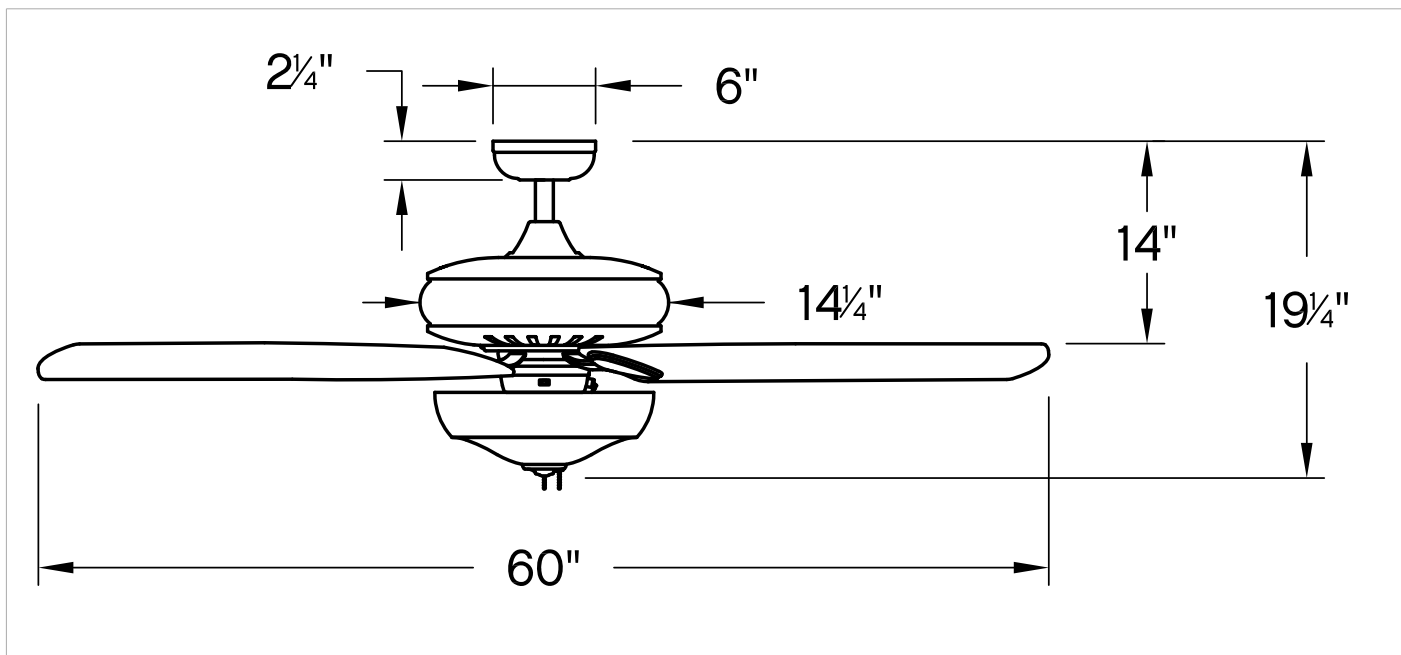

GLADIATOR ILLUMINATED

900460FMM-LID

GLADIATOR ILLUMINATED 60" LED FAN

DETAILS	
FAN FINISH:	Metallic Matte Bronze
GLASS:	White Linen
BLADE COUNT:	5
SLOPE DEGREE:	22

DIMENSIONS	
WIDTH:	60"
HEIGHT:	19.3"

LIGHT SOURCE	
LED NAME:	(3) E900460LED
VOLTAGE:	120v
LUMENS:	2430
CRI:	90

MOUNTING	
CANOPY:	6" Dia.
LEAD WIRE:	1 X 76"

SHIPPING	
CARTON LENGTH:	29.5
CARTON WIDTH:	17
CARTON HEIGHT:	11

With the greatest combination of power, versatility and technology, Gladiator has it all. Its LED bulbs and DC motor technology deliver excellent energy efficiency. Gladiator comes in all of Hinkley's best finishes with reversible blades, maximizing design choices for almost any interior space. Blades are included with every fan.

HINKLEY

HINKLEY
33000 Pin Oak Parkway
Avon Lake, OH 44012

PHONE: (440) 653-5500
Toll Free: 1 (800) 446-5539

hinkley.com

GLADIATOR ILLUMINATED 60" LED FAN

900460FMM-LID

PERFORMANCE SPECIFICATIONS	STANDARD	
	HIGH SPEED	AVERAGE SPEED
Airflow	6118	4571
EnergyUse	31.3	20
EnergyCost	9	6
Efficiency	196	223
AMPS	0.41	0.26
RPMS	116	88