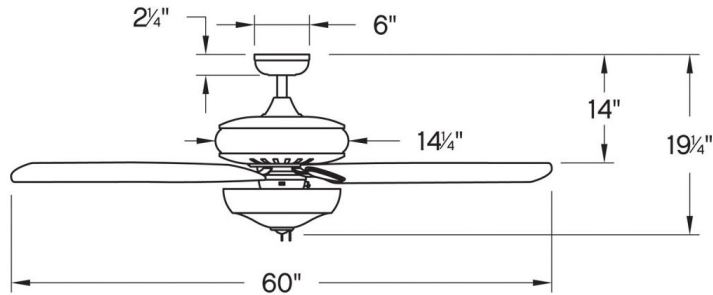

GLADIATOR ILLUMINATED

900460FMM-LID

GLADIATOR ILLUMINATED 60" LED FAN

DETAILS	
FAN FINISH:	Metallic Matte Bronze
GLASS:	White Linen
BLADE COUNT:	5
SLOPE DEGREE:	22

DIMENSIONS	
WIDTH:	60"
HEIGHT:	19.3"

LIGHT SOURCE	
LED NAME:	(3) E900460LED
VOLTAGE:	120v
LUMENS:	2430
CRI:	90

MOUNTING	
CANOPY:	6" Dia.
LEAD WIRE:	1 X 76"

SHIPPING	
CARTON LENGTH:	29.5
CARTON WIDTH:	17
CARTON HEIGHT:	11

With the greatest combination of power, versatility and technology, Gladiator has it all. Its LED bulbs and DC motor technology deliver excellent energy efficiency. Gladiator comes in all of Hinkley's best finishes with reversible blades, maximizing design choices for almost any interior space. Blades are included with every fan.

PRODUCT DETAILS:

- Dry Rated
- Classic, elegant lines and timeless details enhance a traditional space
- This item includes a 4.5" down rod (other lengths of down rods are available)
- Pull chain manual reverse, accessory controls available
- Control your fan's power, light, speed, direction, and so much more from the Hinkley Home Automation app
- Can be hung on a sloped ceiling
- LED bulbs carry a 3-year limited warranty
- Accessory controls are available that are compatible with your home's WiFi network